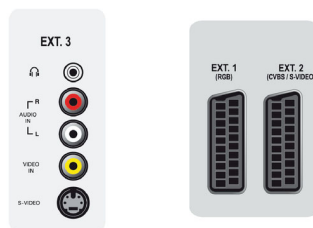

Tuner/Reception/Transmission

- Aerial Input: 75 ohm coaxial (IEC75)
- TV system: PAL I, PAL B/G, PAL D/K, SECAM B/G, SECAM D/K, SECAM L/L', DVB COFDM 2K/8K
- Video Playback: NTSC, SECAM, PAL
- Digital TV: DVB Terrestrial*
- Tuner bands: Hyperband, S-Channel, UHF, VHF
- Number of Pre-set Channels: 100
- Tuner Display: PLL

Connectivity

- Ext 1 Scart: Audio L/R, CVBS in/out, RGB
- Ext 2 Scart: Audio L/R, CVBS in/out, S-video in
- Number of Scarts: 2
- Ext 3: S-video in, CVBS in, Audio L/R in
- Ext 4: YPbPr, Audio L/R in
- Ext 5: HDMI
- Ext 6: HDMI
- Number of AV connections: 7
- Other connections: Headphone out, Common Interface

Stereo system					Transmission system					
2CS DK	NICAM DK	2CS BG	NICAM I	NICAM LL'	PAL BG	PAL D/K	PAL I	SECAM BG	SECAM DK	SECAM LL'
•	•	•	•	•	•	•	•	•	•	•

Issue date 2019-06-28

Version: 9.1.12

12 NC: 8670 000 29743
EAN: 87 12581 33314 0

© 2019 Koninklijke Philips N.V.
All Rights reserved.

Specifications are subject to change without notice.
Trademarks are the property of Koninklijke Philips N.V.
or their respective owners.

www.philips.com

Power

- Ambient temperature: 5°C to 40°C
- Mains power: 220 - 240 V, 50/60 Hz
- Power consumption: 90 W
- Standby power consumption: < 1 W

Accessories

- Included accessories: Tabletop stand, Power cord, Quick start guide, User Manual, Registration card, Warranty certificate, Remote Control, Batteries for remote control

Dimensions

- Set dimensions (W x H x D): 590 x 420 x 106 mm
- Set dimensions with stand (W x H x D): 590 x 467 x 193 mm
- Product weight: 7.9 kg
- Product weight (+stand): 9.4 kg
- Box dimensions (W x H x D): 752 x 512 x 208 mm
- VESA wall mount compatible: 100 x 100 mm