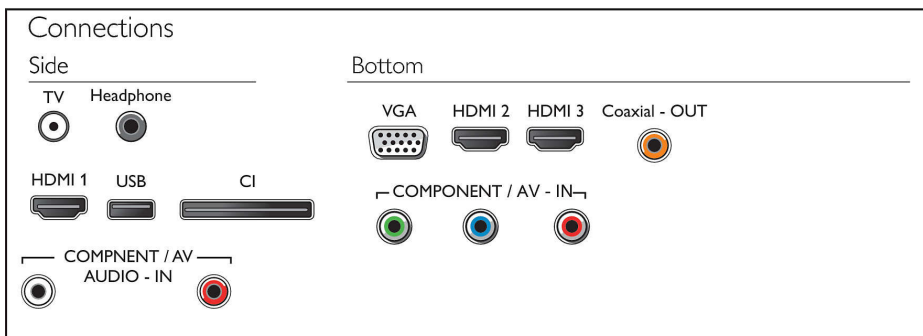

* EPG and actual visibility (up to 8 days) is country and operator dependent.
* The TV supports DVB reception for 'Free to air' broadcast. Specific DVB operators may not be supported. An up to date list can be found in the FAQ section of the Philips support website. For some operators Conditional Access and subscription are required. Contact your operator for more information.
* USB recording for digital channels only, recordings may be limited by broadcast copy protection (CI+). Country and channel restrictions may apply.