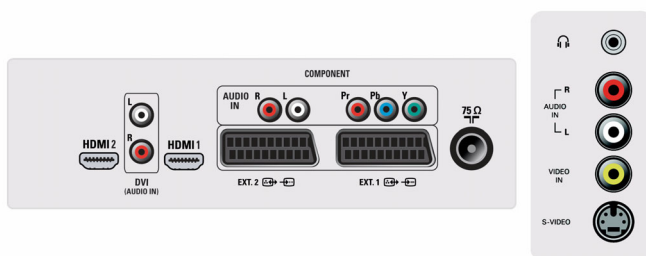

Tuner/Reception/Transmission

- **Tuner bands:** Hyperband, S-Channel, UHF, VHF
- **TV system:** PAL, SECAM
- **Video Playback:** NTSC, PAL, SECAM
- **Aerial Input:** 75 ohm coaxial (IEC75)
- **Tuner Display:** PLL
- **Number of Preset Channels:** 100

Connectivity

- **Ext 1 Scart:** Audio L/R, CVBS in/out, RGB
- **Ext 2 Scart:** CVBS in/out, S-video in, Audio L/R
- **Other connections:** Antenna IEC75
- **Front / Side connections:** CVBS in, Headphone out, S-video in, Audio L/R in
- **Number of Scarts:** 2
- **Ext 4:** YPbPr
- **Ext 5:** HDMI
- **Ext 6:** HDMI

Power

- **Power consumption:** 120 W Normal Operation W
- **Standby power consumption:** 1 W <
- **Ambient temperature:** +5 -/+ 40 C
- **Mains power:** 110 - 240V, 50/60Hz

Dimensions

- **Product weight:** 18.9 kg
- **Weight incl. Packaging:** 22 kg
- **Dimensions (with base) (W x H x D):** 924 x 550 x 222 mm
- **Colour cabinet:** Bicolour Black and Silver Frost
- **Box dimensions (W x H x D):** 1000 x 690 x 240 mm
- **Dimensions (without base) (W x H x D):** 924 x 507 x 119 mm

Accessories

- **Included Accessories:** Power cord, Quick start guide, Registration card, Remote Control, User Manual, Batteries for remote control, Table top stand, Warranty certificate
- **Optional accessories:** Floor stand

Loudspeakers

- **Built-in speakers:** 2

Stereo system					Transmission system					
2CS DK	NICAM DK	2CS BG	NICAM I	NICAM LL'	PAL BG	PAL D/K	PAL I	SECAM BG	SECAM DK	SECAM LL'
•	•	•	•	•	•	•	•	•	•	•