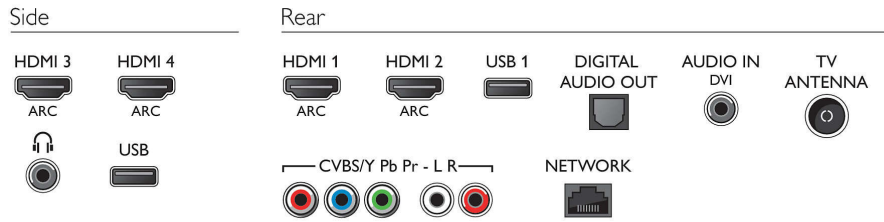

Specifications

Ambilight

- Ambilight Features: Auto Ambilight, Wall colour adaptive, Dual View Fixed Color, Dynamic, linked to light sensor, Lounge mode, sunset
- Ambilight Version: 3-sided
- Ambilight light system: Built-in AL + Hue

Picture/Display

- Aspect ratio: 4:3/16:9
- Diagonal screen size (inch): 65 inch

- Diagonal screen size (metric): 165 cm
- Display: LED Ultra HD
- 3D: Active 3D, 2 Player Full Screen Gaming*, 3D Depth adjustment, 2D to 3D conversion, Auto 3D detection, Flickerfree 3D
- Panel resolution: 3840x2160
- Brightness: 350 cd/m²
- Picture enhancement: Pixel Plus Ultra HD, Digital Natural Motion, 400Hz PMR Ultra, Micro Dimming

Supported Display Resolution

- Computer inputs on all HDMI: up to 4K Ultra HD 3840x2160
- Video inputs on all HDMI: up to 4K Ultra HD 3840x2160p, @24,25,30Hz

Tuner/Reception/Transmission

- Digital TV: DVB-T/T2
- Video Playback: NTSC, PAL, SECAM

Connections