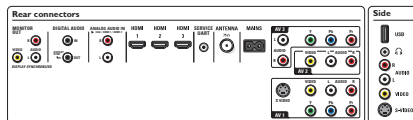

Multimedia Applications

- Multimedia connections: USB
- Playback Formats: MP3, Slideshow files (.alb), JPEG Still pictures

Tuner/Reception/Transmission

- Aerial Input: 75 ohm coaxial (IEC75)
- TV system: PAL I, PAL B/G, SECAM B/G, SECAM D/K

- Video Playback: NTSC, SECAM, PAL
- Tuner bands: Hyperband, S-Channel, UHF, VHF

Connectivity

- AV 1: (1, 2, 3Fh autoranging), Audio L/R in, CVBS in, S-Video, YPbPr
- AV 2: Audio L/R in, CVBS
- AV 3: (1, 2, 3Fh autoranging), Audio L/R in, YPbPr
- AV 4: HDMI, Audio L/R in
- AV 5: HDMI
- AV 6: HDMI
- Front / Side connections: Audio L/R in, CVBS in, Headphone Out, S-video in, USB
- Other connections: Analog audio Left/Right out, S/PDIF out (coaxial)

Power

- Ambient temperature: 5 °C to 35 °C
- Mains power: AC 220 - 240 V +/- 10%
- Power consumption: 232 W
- Standby power consumption: 0.8 W

Accessories

- Included accessories: Tabletop swivel stand, Wall mounting bracket, RF antenna cable

Dimensions

- Set dimensions (W x H x D): 1046 x 686 x 116 mm
- Set dimensions with stand (H x D): 749 x 265 mm
- Product weight: 26.1 kg
- Product weight (+stand): 33 kg
- Box dimensions (W x H x D): 1166 x 800 x 277 mm
- Weight incl. Packaging: 39.1 kg
- VESA wall mount compatible: 600 x 400 mm

Issue date 2012-01-20

Version: 7.0.13

12 NC: 8670 000 25095
EAN: 87 12581 30075 3

© 2012 Koninklijke Philips Electronics N.V.
All Rights reserved.

Specifications are subject to change without notice.
Trademarks are the property of Koninklijke Philips Electronics N.V. or their respective owners.

www.philips.com