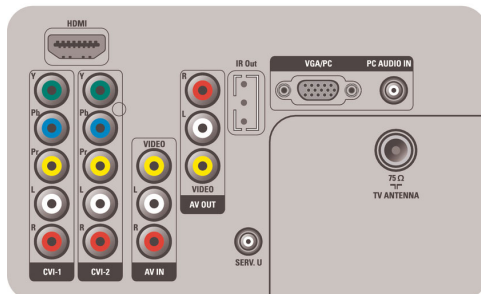

Tuner/Reception/Transmission

- Aerial Input: 75 ohm coaxial (IEC75)
- TV system: PAL B/G, PAL D/K
- Video Playback: NTSC, PAL
- Tuner bands: Hyperband, S-Channel, UHF, VHF
- Number of Preset Channels: 99

Connectivity

- AV 1: Audio L/R in, YPbPr
- AV 2: Audio L/R in, YPbPr
- AV 3: Audio L/R in, CVBS in
- Front / Side connections: HDMI v1.3, CVBS in, Audio L/R in, Headphone out
- Other connections: Monitor out, CVBS, L/R (cinch), PC-in VGA + Audio L/R in
- HDMI 1: HDMI v1.3
- EasyLink (HDMI-CEC): One touch play, EasyLink, System standby

Power

- Ambient temperature: 5 °C to 40 °C
- Mains power: 110-240V; 50-60Hz
- Power consumption: 120 W
- Standby power consumption: 0.30 W

Dimensions

- Set dimensions (W x H x D): 800 x 534 x 80 mm
- Set dimensions with stand (W x H x D): 800 x 592 x 235 mm
- Weight incl. Packaging: 16.5 kg
- Product weight: 10.3 kg
- Product weight (+stand): 11.8 kg
- Box dimensions (W x H x D): 1018 x 668 x 202 mm
- VESA wall mount compatible: 200 x 200 mm

Accessories

- Included accessories: Table top stand, Power cord, Quick start guide, User Manual, Remote Control, 2 x AAA Batteries
- User Manual: Arabic, English, French, Thai, Traditional Chinese

Rear connectors

Side

Issue date 2019-06-28

Version: 4.3.6

12 NC: 8670 000 51748
EAN: 87 12581 47795 0

© 2019 Koninklijke Philips N.V.
All Rights reserved.

Specifications are subject to change without notice.
Trademarks are the property of Koninklijke Philips N.V.
or their respective owners.

www.philips.com