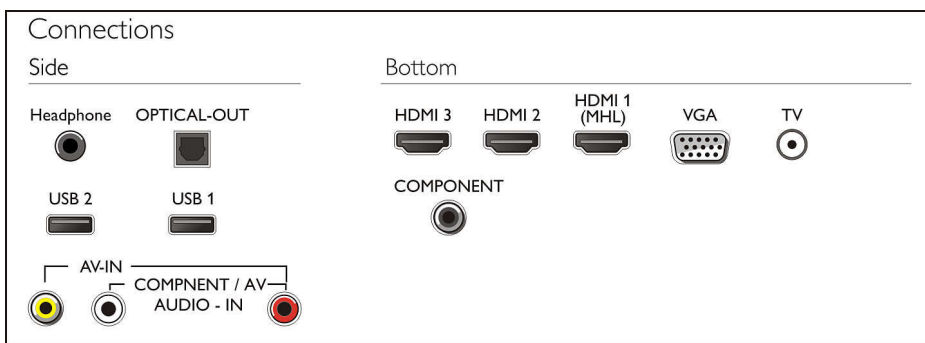

PC input (VGA)

Use your TV as a monitor. Simply connect using a VGA cable and you are ready to go.

Issue date 2023-10-19

Version: 2.2.1

EAN: 87 18863 01372 4

© 2023 Koninklijke Philips N.V.
All Rights reserved.

Specifications are subject to change without notice. Trademarks are the property of Koninklijke Philips N.V. or their respective owners.

www.philips.com

* EPG and actual visibility (up to 8 days) is country and operator dependent.

* Energy consumption in kWh per year, based on the power consumption of the television operating 4 hours per day for 365 days. The actual energy consumption will depend on how the television is used.

* The TV supports DVB reception for 'Free to air' broadcast. Specific DVB operators may not be supported. An up to date list can be found in the FAQ section of the Philips support website. For some operators Conditional Access and subscription are required. Contact your operator for more information.

* (Philips) only compatible with specific Philips player device.