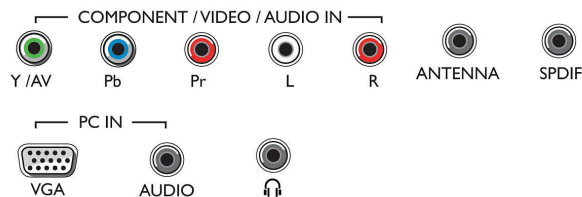

Sound

- Output power (RMS): 16W
- Sound Enhancement: Incredible Surround, Clear

Sound, Auto Volume Leveler, Bass Control, Smart Sound

Connectivity

- Number of HDMI connections: 3
- Number of component in (YPbPr): 1
- EasyLink (HDMI-CEC): One touch play, Device Auto Power OFF, INlink Control, TV Auto Power On
- Number of USBs: 1
- Other connections: Digital audio out (coaxial), Audio in (VGA/DVI), Headphone out, PC-In VGA, Antenna IEC/IFC (ATV)

Power

- Mains power: AC 110 - 240V 50/60 Hz
- Ambient temperature: 5 °C to 35 °C
- Standby power consumption: $\leq 0.5\text{ W}$
- Power Saving Features: Auto switch-off timer, Eco mode, Picture mute (for radio)
- Off mode power consumption: ≤ 0.5
- Annual energy consumption: 67 kWh

Accessories

- Included accessories: Remote Control, Table top stand, Power cord, Quick start guide, Legal and safety brochure, Warranty Leaflet

Dimensions

- Set Width: 918 mm
- Set Height: 531 mm
- Set Depth: 77 mm
- Product weight: 8.8 kg
- Set width (with stand): 918 mm
- Set height (with stand): 570 mm
- Set depth (with stand): 257 mm
- Product weight (+stand): 9.1 kg
- Box width: 1050 mm
- Box height: 695 mm
- Box depth: 131 mm
- Weight incl. Packaging: 11.2 kg
- Wall mount compatible: 200 x 200 mm

Connections

Side

Rear

Issue date 2023-10-18

Version: 3.3.1

EAN: 87 18863 00460 9

© 2023 Koninklijke Philips N.V.
All Rights reserved.

Specifications are subject to change without notice.
Trademarks are the property of Koninklijke Philips N.V.
or their respective owners.

www.philips.com

* EPG and actual visibility (up to 8 days) is country and operator dependent.

* Energy consumption in kWh per year, based on the power consumption of the television operating 4 hours per day for 365 days. The actual energy consumption will depend on how the television is used.

* The TV supports DVB reception for 'Free to air' broadcast. Specific DVB operators may not be supported. An up to date list can be found in the FAQ section of the Philips support website. For some operators Conditional Access and subscription are required. Contact your operator for more information.

* (Philips) only compatible with specific Philips player device.