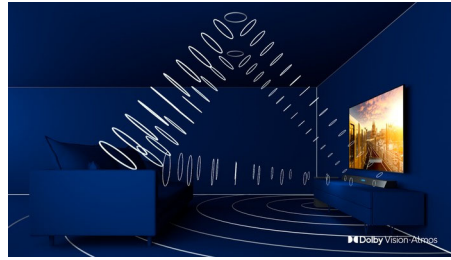

Dolby Vision and Dolby Atmos

Support for Dolby's premium sound and video formats means the HDR content you watch will look—and sound—gloriously real. Whether it's the latest streaming series or a Blu-Ray disc set, you'll enjoy contrast, brightness and colour that reflect the director's original intentions. And hear spacious sound with clarity, detail and depth.