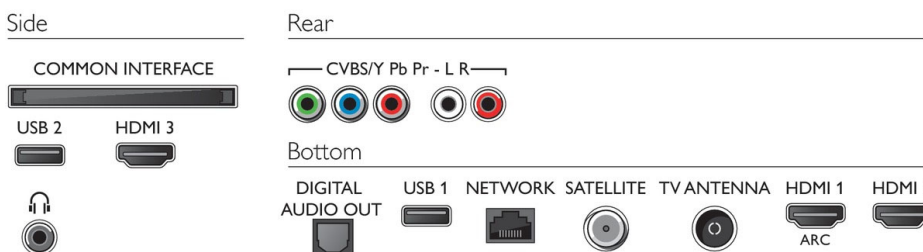

Dimensions

- Box dimensions (W x H x D): 1600.0 x 995.0 x 174.0 mm

- Set dimensions (W x H x D): 1463.9 x 848.6 x 90.7 mm
- Set dimensions with stand (W x H x D): 1463.9 x 866.9 x 300.0 mm
- Stand dimensions (W x H x D): 765.0 x 18.3 x 300.0 mm
- Product weight: 20.8 kg
- Product weight (+stand): 21.1 kg
- Weight incl. Packaging: 30.3 kg
- VESA wall mount compatible: 400 x 300 mm

Accessories

- Included accessories: Remote Control, 2 x AAA Batteries, Power cord, Quick start guide, Legal and safety brochure, Tabletop stand

Colour & Finish

- TV Front: Black High Gloss

Connections

Issue date 2021-07-14