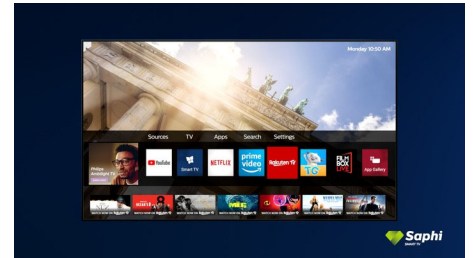

Dolby Vision and Dolby Atmos

Support for Dolby's premium sound and video formats means the HDR content you watch will look—and sound—gloriously real. Whether it's the latest streaming series or a Blu-Ray disc set, you'll enjoy contrast, brightness and colour that reflect the director's original intentions. And hear spacious sound with clarity, detail and depth.

Saphi Smart TV

SAPHI is a fast, intuitive operating system that makes your Philips Smart TV a real pleasure to use. Enjoy great picture quality and one-button access to a clear icon-based menu. Operate your TV with ease and quickly navigate to popular Philips Smart TV apps including YouTube, Netflix and more.