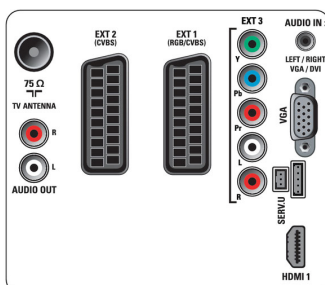

Connectivity

- Ext 1 Scart: Audio L/R, RGB
- Ext 2 Scart: Audio L/R, CVBS in
- Number of Scarts: 2
- Ext 3: YPbPr, Audio L/R in
- HDMI 1: HDMI v1.3
- Front / Side connections: HDMI v1.3, CVBS in, Audio L/R in, USB 2.0
- Other connections: Audio constant level out, PC Audio in, PC-In VGA
- EasyLink (HDMI-CEC): One touch play, System info (menu language), EasyLink, System audio control, System standby

Dimensions

- Compatible wall mount: adjustable 300 x 200mm

- Set dimensions (W x H x D): 1018.5 x 635.7 x 83 mm
- Set dimensions with stand (W x H x D): 1018.5 x 683 x 236 mm
- Weight incl. Packaging: 17.4 kg
- Product weight: 11.5 kg
- Product weight (+stand): 12.8 kg
- Box dimensions (W x H x D): 1220 x 746 x 158 mm

Accessories

- Included accessories: Table top stand, Power cord, Quick start guide, User Manual, Warranty Leaflet, Remote Control, 2 x AAA Batteries

Rear connectors

Side

Issue date 2020-05-07

Version: 7.4.5