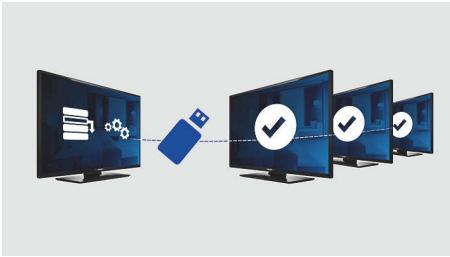

Philips
Professional LED TV

32" Studio

LED
DVB-T/C MPEG 2/4

32HFL2809D

Great value in a modern design

with power-saving LED technology

With this energy efficient Hospitality LED TV, you will enjoy efficient installation via USB cloning and dedicated hospitality features like menu and control locking.

PHILIPS

Highlights

USB Cloning

Provides the ability to easily copy all programming and channel programming settings from one TV into other TV sets in less than a minute. The feature ensures uniformity between TV sets and significantly reduces installation time and costs.

Volume limitation

This feature predefines the volume range within which the TV set is allowed to operate, preventing excessive volume adjustments and disturbance of neighbouring guests.

Installation menu locking