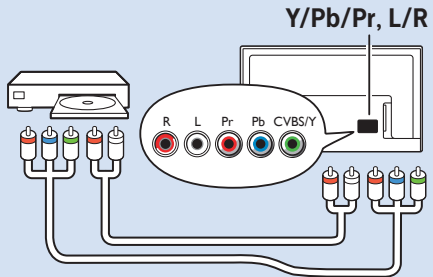

Registre su producto y obtenga asistencia en
www.philips.com/TVsupport

32PHG5813/77
32PHG5833/77
43PFG5813/77

PHILIPS

English Read the safety instructions.
Español Lea la información de seguridad.

5813

6a 32"

6b 43"

7a 32"

7b 43"

8

9

5833

Network - Wireless

Network - Wired

Computer - HDMI

Video Player - YPbPr, L/R

Video Player - CVBS, L/R

Photo Camera

Digital Audio System - HDMI ARC

Digital Audio System - OPTICAL

USB Flash Drive

Headphones