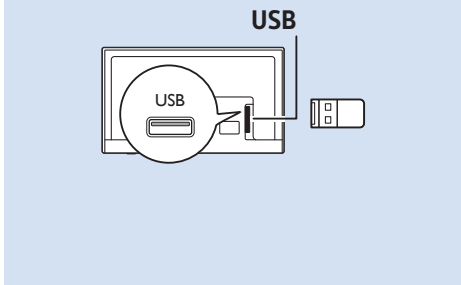

Computer - HDMI

Video Player - YPbPr, L/R

Video Player - CVBS, L/R

Photo Camera

Digital Audio System - HDMI ARC

Digital Audio System - OPTICAL

USB Flash Drive

Headphones

32PHG5833

VESA (x, y) 100x100 mm M4  80 cm

32PHG5813

VESA (x) 100 mm M6  80 cm

1

43PFG5813

VESA (x, y) 200x200 mm M6  108 cm

2