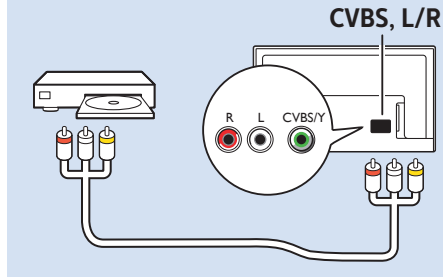

Computer - HDMI

Video Player - YPbPr, L/R

Video Player - CVBS, L/R

Photo Camera

Digital Audio System - HDMI ARC

Digital Audio System - OPTICAL

USB Flash Drive

Headphones

32PHG5833

VESA (x, y) 100x100 mm M4  80 cm

32PHG5813

VESA (x) 100 mm M6  80 cm

1

43PFG5813

VESA (x, y) 200x200 mm M6  108 cm

2