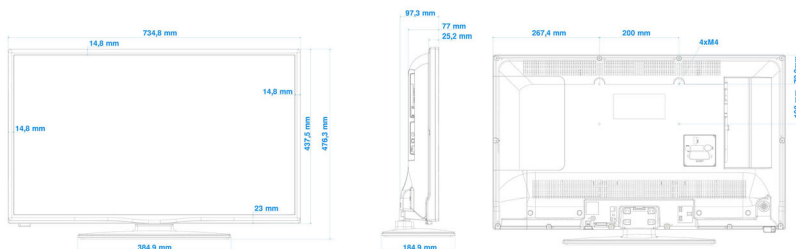

Specifications

Picture/Display

- Aspect ratio: 16:9
- Diagonal screen size (inch): 32 inch
- Diagonal screen size (metric): 80 cm
- Display: LED HD TV
- Panel resolution: 1366 x 768p
- Brightness: 300 cd/m²
- Picture enhancement: Digital Crystal Clear, 100 Hz Perfect Motion Rate
- Viewing angle: 178° (H)/178° (V)

Design

- Colour: Black

Dimensions

- Set Width: 735 mm
- Set Height: 438 mm
- Set Depth: 77/97 mm
- Product weight: 5.2 kg
- Set width (with stand): 735 mm
- Set height (with stand): 476 mm

Issue date 2024-04-01

www.philips.com

- Set depth (with stand): 185 mm
- Product weight (+stand): 5,7 kg
- Wall-mount compatible: 200 x 100 mm, M4

* Availability of features will depend on implementation chosen by integrator.
* Typical on-mode power consumption measured according to IEC62087 Ed 2. The actual energy consumption will depend on how the TV is used.
* This television contains lead only in certain parts or components where no technology alternatives exist in accordance with existing exemption clauses under the RoHS Directive.