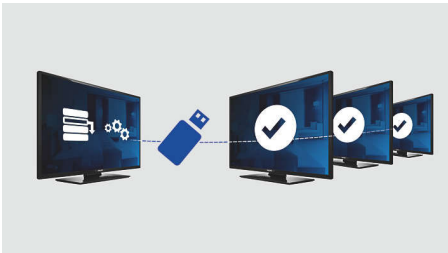

USB Cloning

Provides the ability to easily copy all programming and channel programming

settings from one TV into other TV sets in less than a minute. The feature ensures uniformity between TV sets and significantly reduces installation time and costs.

PrisonMode

To control communication, this Hospitality TV is equipped with a specific PrisonMode setting. This Advanced Security Mode switches off certain settings not needed by the detention market, like Teletext, Electronic Programme Guide, Subtitles and USB ports.