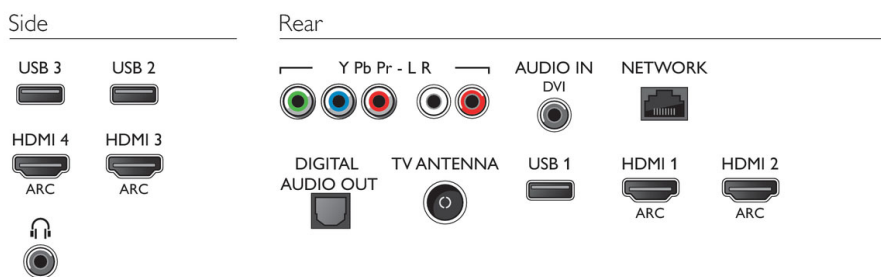

Connections

Issue date 2018-05-10

Version: 2.0.1

12 NC: 8670 001 27034
EAN: 87 18863 00551 4

© 2018 Koninklijke Philips N.V.
All Rights reserved.

Specifications are subject to change without notice.
Trademarks are the property of Koninklijke Philips N.V. or their respective owners.

www.philips.com