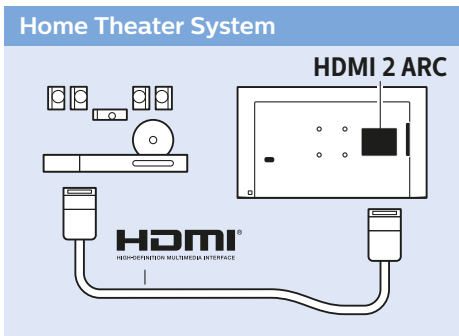

3

www.philips.com/connectivityguide

Computer

USB Hard Drive

Photo Camera

Headphones

VESA 100x100 M4

32"
80cm