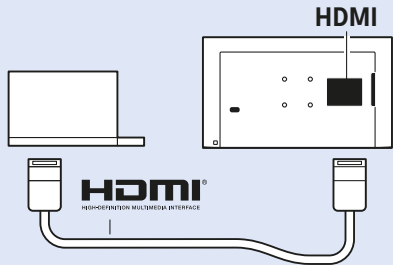

3

www.philips.com/connectivityguide

Computer

USB Hard Drive

Photo Camera

Headphones

VESA 100x100 M4

32"
80cm