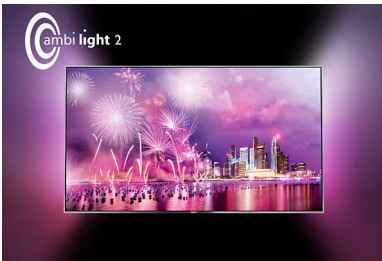

4K UHD Slim LED TV powered by Android™
126 cm (50") 4K Ultra HD LED TV, Dual Core; 8GB & expandable, DVB-T/T2/C

50PUT6800S/98

Highlights

Open metal swivel stand

A television with modern, refined lines deserves a stand that lifts it above the ordinary. That's why the designers at Philips TV created this unique, open metal stand that not only integrates beautifully with your décor, it also lets you swivel the TV to adjust the viewing angle as well!

Ambilight 2-sided

You've created a home that's more than just a house, so why not choose a TV that is warm and inviting too? Philips unique Ambilight technology makes your screen much wider—and your viewing experience more immersive—by emitting an extra wide glow from two-sides of your TV screen onto the surrounding wall. Color, vibrancy and excitement move beyond the screen and into your living room to bring you a viewing experience beyond the ordinary.

4K Ultra HD

Ultra HD TV has 4 times the resolution of a conventional Full HD TV. With over 8 million pixels and our unique Ultra Resolution upscaling technology, you'll experience improved images regardless of the original content. Enjoy improved sharpness, increased depth perception, superior contrast, smooth natural motion, and flawless details.