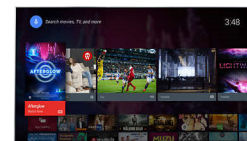

Dual Core + Android

With Android on your TV you'll navigate, launch apps and play videos in a way that is super fast, super intuitive, and super fun. The Android robot liberates the power of our Dual Core processor to get things done with speed and ease.

Google Play

Google Play™ has a rich catalogue of high quality games for all ages. Optimized for use on your TV, they look as great as they play. And there's no need to clutter up your house with yet another gaming console; with a universal USB gaming control you can navigate and play with ease.