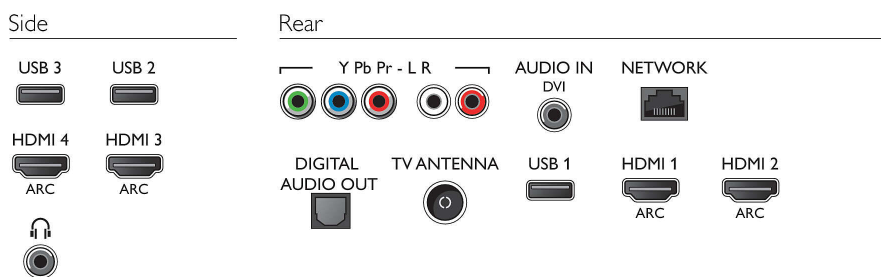

Connections

Issue date 2023-10-20

Version: 1.0.2

EAN: 87 18863 00521 7

© 2023 Koninklijke Philips N.V.
All Rights reserved.

Specifications are subject to change without notice. Trademarks are the property of Koninklijke Philips N.V. or their respective owners.

www.philips.com