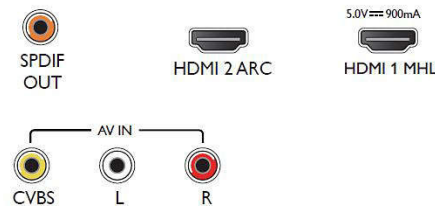

USB (photos, music, video)

Share the fun. Connect your USB memory-stick, digital camera, mp3 player or other multimedia device to the USB port on your TV to enjoy photos, videos and music with the easy to use onscreen content browser.

Connections

Side

Down

Issue date 2023-10-20

Version: 5.0.1

EAN: 87 18863 01775 3

© 2023 Koninklijke Philips N.V.
All Rights reserved.

Specifications are subject to change without notice.
Trademarks are the property of Koninklijke Philips N.V.
or their respective owners.