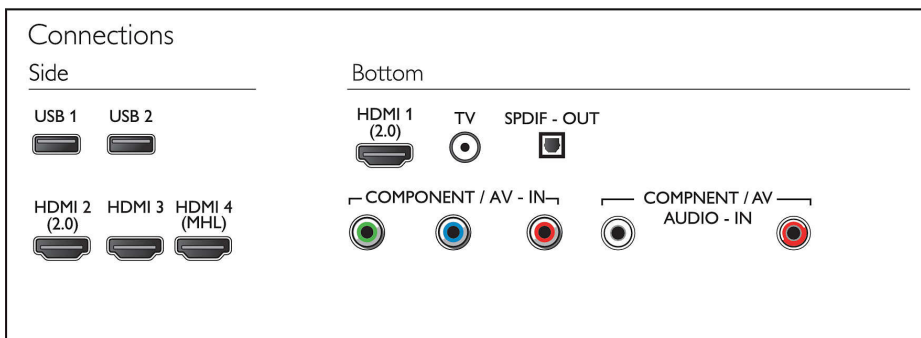

Issue date 2023-10-20

Version: 7.9.5

EAN: 87 18863 00989 5

© 2023 Koninklijke Philips N.V.
All Rights reserved.

Specifications are subject to change without notice.
Trademarks are the property of Koninklijke Philips N.V.
or their respective owners.

www.philips.com