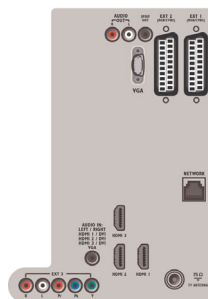

Connectivity

- Ext 1 Scart: Audio L/R, CVBS in, RGB
- Ext 2 Scart: Audio L/R, CVBS in, RGB

- Ext 3: YPbPr, Audio L/R in
- Front/Side connections: HDMI v1.3, S-video in, CVBS in, Audio L/R in, Headphones Out, USB
- PC network link: DLNA 1.0 certified
- Other connections: Analogue audio Left/Right out, PC Audio in, PC-In VGA, S/PDIF out (coaxial), Common Interface Plus (CI+), Common Interface
- HDMI 1: HDMI v1.3
- HDMI 2: HDMI v1.3
- HDMI 3: HDMI v1.3
- EasyLink (HDMI-CEC): One touch play, Remote control pass-through, System audio control, System standby

Power

- Ambient temperature: 5°C to 35°C
- Mains power: 220 - 240 V, 50 Hz
- Power consumption (typical): 116 W
- Standby power consumption: 0.15 W

Dimensions

- Set dimensions (W x H x D): 886 x 542 x 88 mm
- Set dimensions with stand (W x H x D): 886 x 598 x 260 mm
- Weight incl. Packaging: 22.7 kg
- Product weight: 14.5 kg
- Product weight (+stand): 18.7 kg
- Box dimensions (W x H x D): 1111 x 644 x 265 mm
- VESA wall mount compatible: 200 x 200 mm

Accessories

- Included accessories: Tabletop swivel stand, Power cord, Quick start guide, User Manual, Warranty certificate, Remote Control, Batteries for remote control

Rear connectors

Side

Issue date 2019-06-28