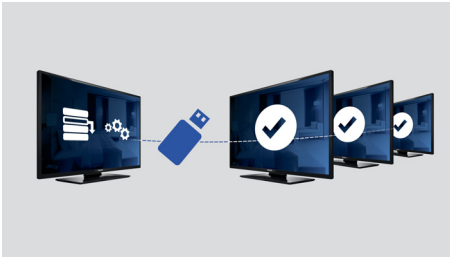

Advanced hotel features and future proof

- Brilliant LED images with low power consumption
- USB cloning of all settings for quick installation
- USB for multimedia playback
- Integrated Connectivity Panel
- Low power consumption
- Volume limitation
- Installation menu locking
- Welcome page on screen display
- Side controls locking

PHILIPS

Highlights

USB Cloning

Provides the ability to easily copy all programming and channel programming settings from one TV into other TV sets in less than a minute. The feature ensures uniformity between TV sets and significantly reduces installation time and costs.

Volume limitation

This feature predefines the volume range with which the TV set is allowed to operate, preventing excessive volume adjustments and avoiding disturbance of next door guests.

Installation menu locking

Welcome Page

A welcome greeting is displayed each time the TV set is switched on.

Specifications

Picture/Display

- Display: LED HD TV
- Diagonal screen size: 32 inch / 81 cm
- Aspect ratio: 16:9
- Panel resolution: 1366 x 768p
- Viewing angle: 176° (H) / 176° (V)
- Picture enhancement: Digital Crystal Clear, 100 Hz Perfect Motion Rate
- Color cabinet: Black
- Brightness: 300 cd/m²