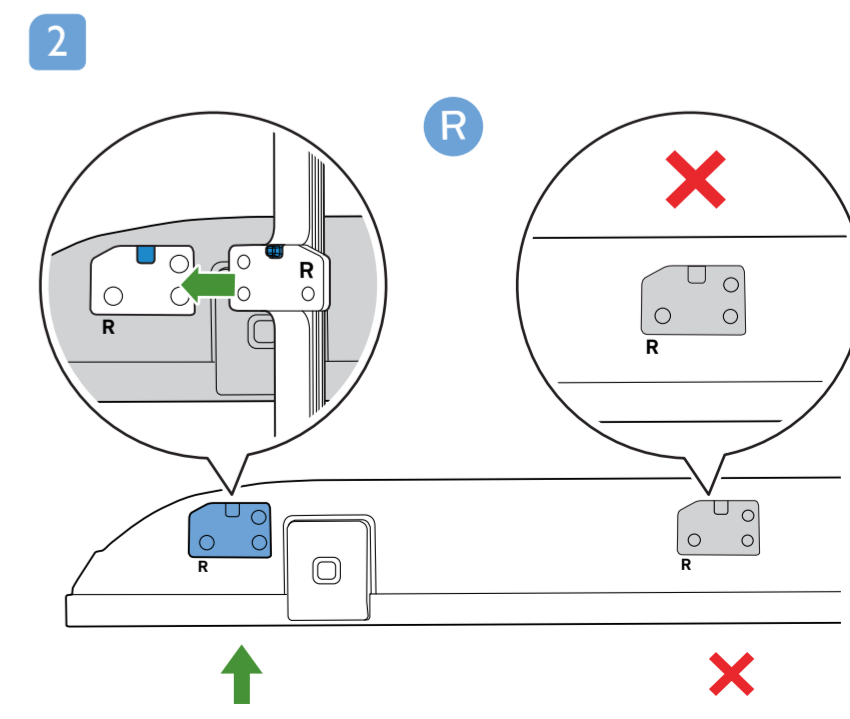

7805 Series Quick Start Guide

A1
55"

VESA (x, y)

55" 300x200mm M6 139 cm

65" 400x200mm M6 164 cm

70" 400x200mm M8 178 cm

English Read the safety instructions.

Bahasa Malaysia Baca arahan Keselamatan.