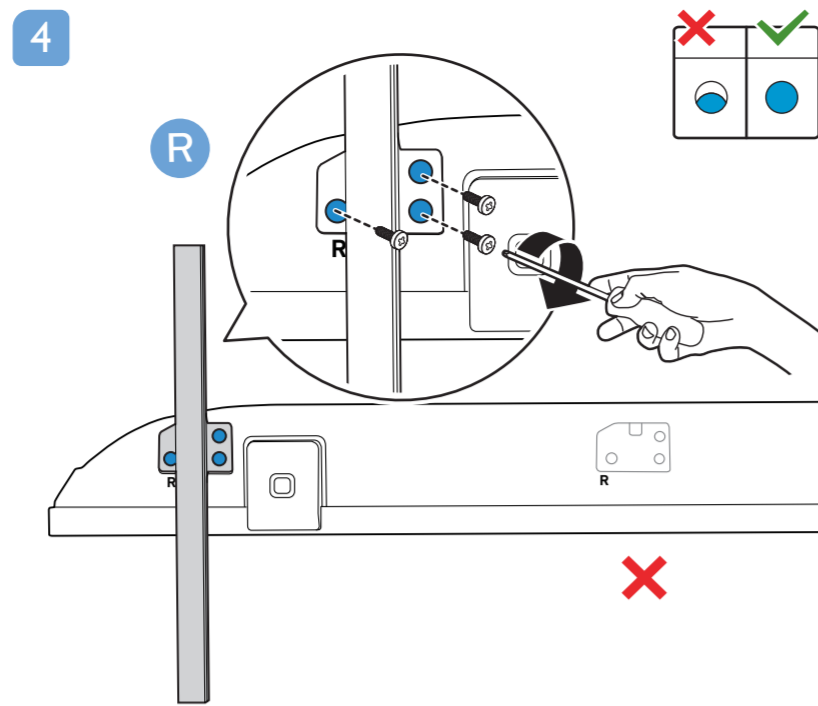

7805 Series Quick Start Guide

A1
55"

VESA (x, y)

55" 300x200mm M6 139 cm

65" 400x200mm M6 164 cm

70" 400x200mm M8 178 cm

English Read the safety instructions.

Bahasa Malaysia Baca arahan Keselamatan.