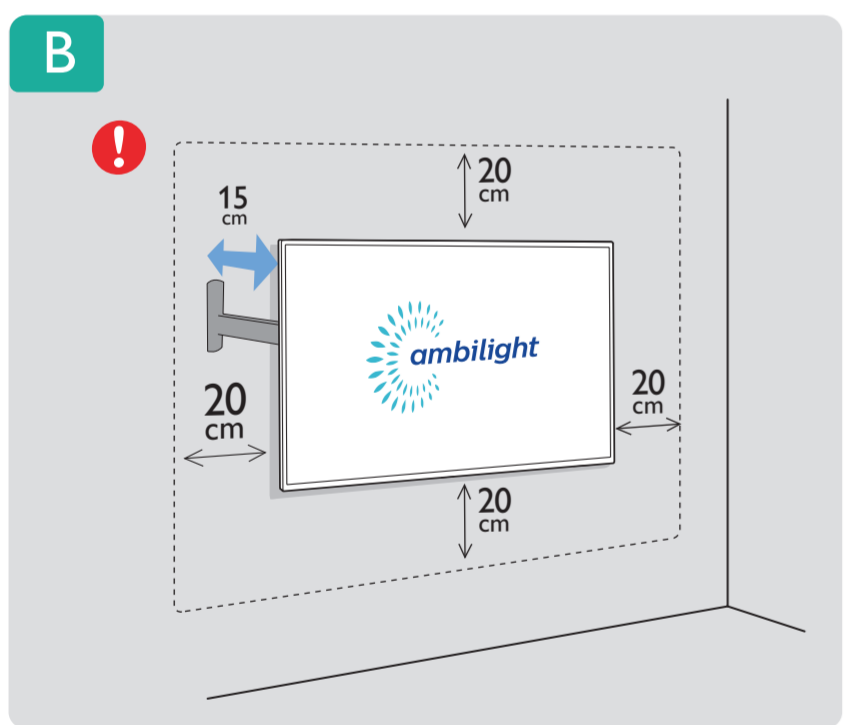

7805 Series Quick Start Guide

A1
55"

VESA (x, y)

55" 300x200mm M6 139 cm

65" 400x200mm M6 164 cm

70" 400x200mm M8 178 cm

English Read the safety instructions.

Bahasa Malaysia Baca arahan Keselamatan.