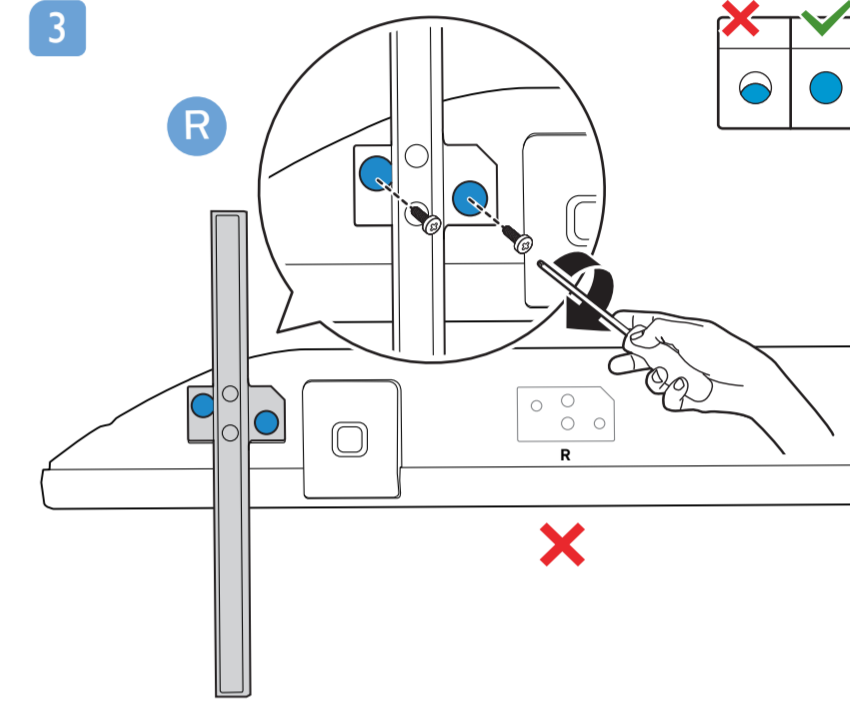

7805 Series Quick Start Guide

A1
55"

VESA (x, y)

55" 300x200mm M6 139 cm

65" 400x200mm M6 164 cm

70" 400x200mm M8 178 cm

English Read the safety instructions.

Bahasa Malaysia Baca arahan Keselamatan.