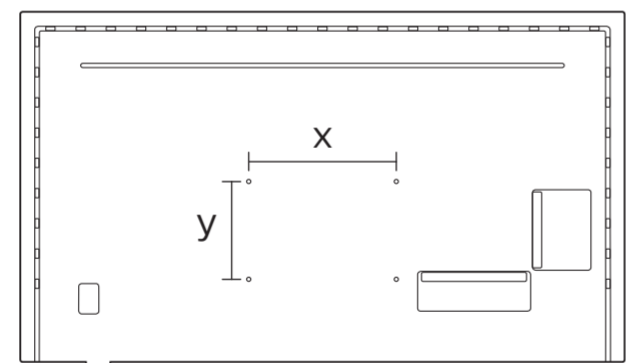

7805 Series Quick Start Guide

A1
55"

VESA (x, y)

55" 300x200mm M6 139 cm

65" 400x200mm M6 164 cm

70" 400x200mm M8 178 cm

English Read the safety instructions.

Bahasa Malaysia Baca arahan Keselamatan.