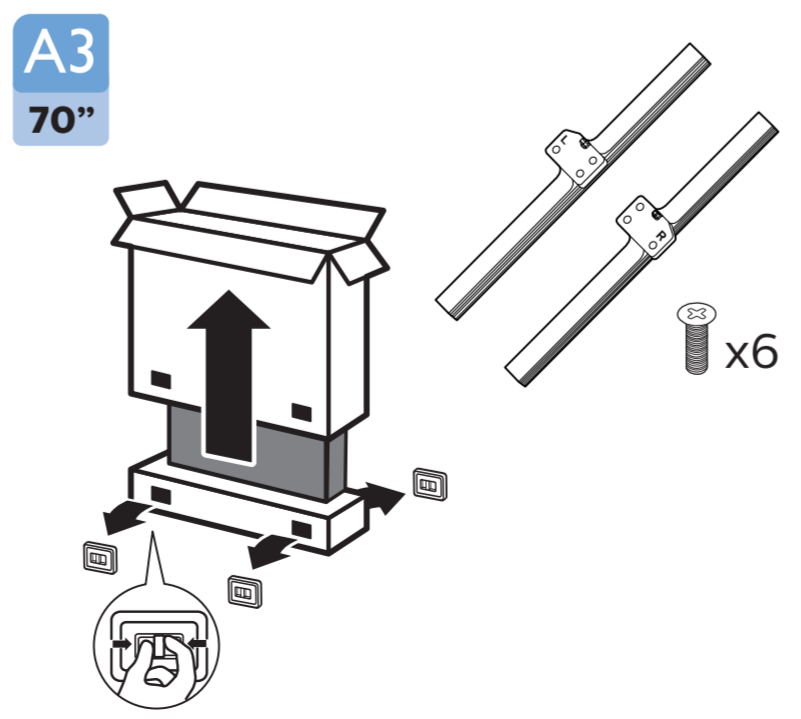

7805 Series Quick Start Guide

A1
55"

VESA (x, y)

55" 300x200mm M6 139 cm

65" 400x200mm M6 164 cm

70" 400x200mm M8 178 cm

English Read the safety instructions.

Bahasa Malaysia Baca arahan Keselamatan.