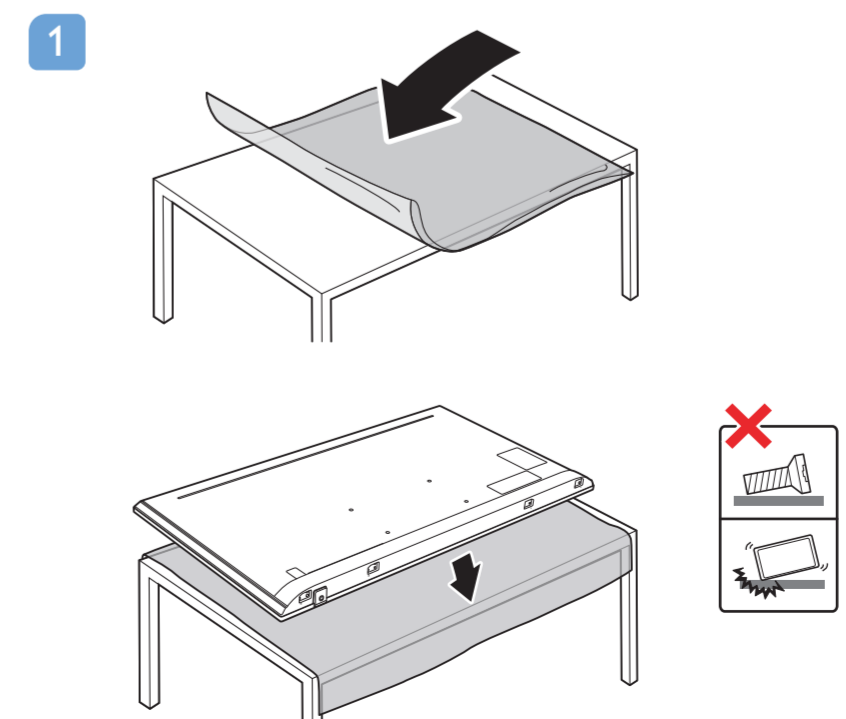

7805 Series Quick Start Guide

A1
55"

VESA (x, y)

55" 300x200mm M6 139 cm

65" 400x200mm M6 164 cm

70" 400x200mm M8 178 cm

English Read the safety instructions.

Bahasa Malaysia Baca arahan Keselamatan.