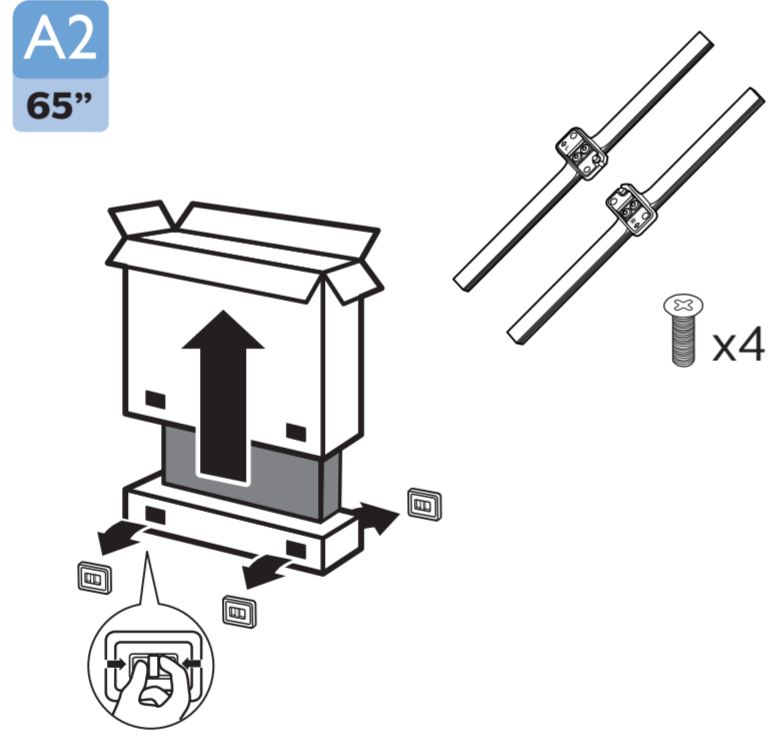

7805 Series Quick Start Guide

A1
55"

VESA (x, y)

55" 300x200mm M6 139 cm

65" 400x200mm M6 164 cm

70" 400x200mm M8 178 cm

English Read the safety instructions.

Bahasa Malaysia Baca arahan Keselamatan.