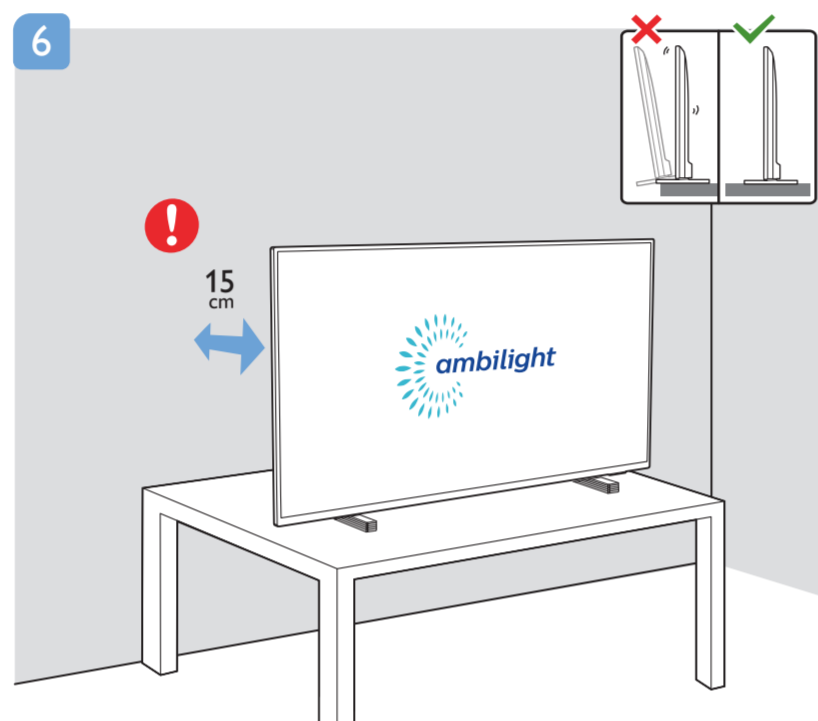

7805 Series Quick Start Guide

A1
55"

VESA (x, y)

55" 300x200mm M6 139 cm

65" 400x200mm M6 164 cm

70" 400x200mm M8 178 cm

English Read the safety instructions.

Bahasa Malaysia Baca arahan Keselamatan.