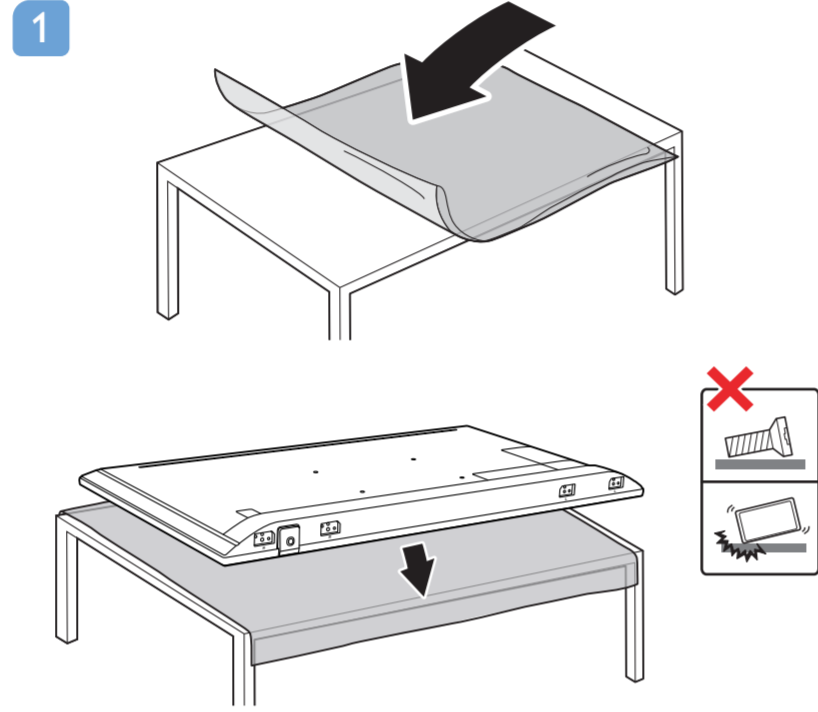

7805 Series Quick Start Guide

A1
55"

VESA (x, y)

55" 300x200mm M6 139 cm

65" 400x200mm M6 164 cm

70" 400x200mm M8 178 cm

English Read the safety instructions.

Bahasa Malaysia Baca arahan Keselamatan.