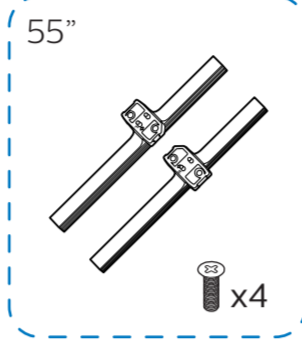

7805 Series Quick Start Guide

A1
55"

VESA (x, y)

55" 300x200mm M6 139 cm

65" 400x200mm M6 164 cm

70" 400x200mm M8 178 cm

English Read the safety instructions.

Bahasa Malaysia Baca arahan Keselamatan.