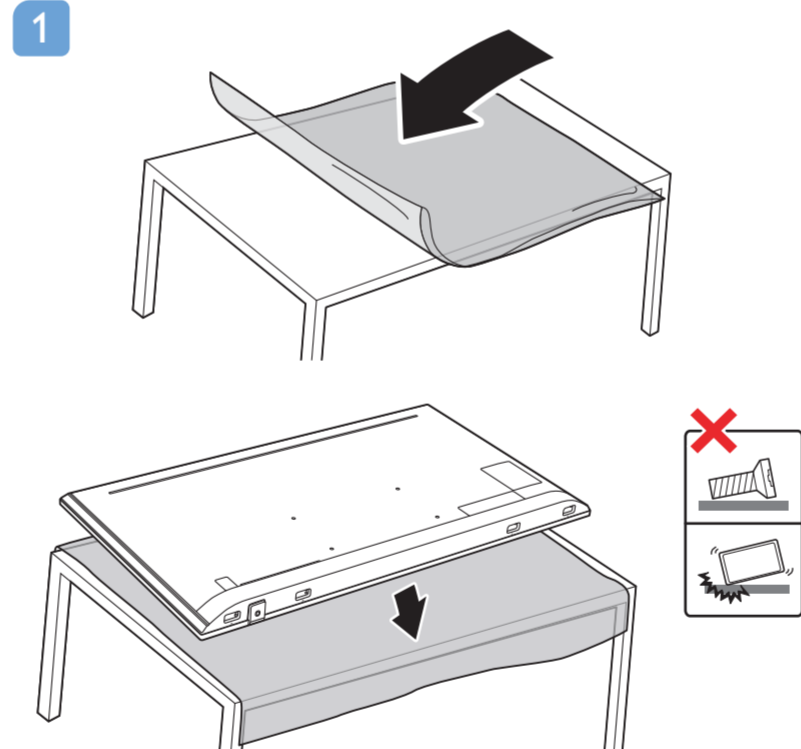

7805 Series Quick Start Guide

A1
55"

VESA (x, y)

55" 300x200mm M6 139 cm

65" 400x200mm M6 164 cm

70" 400x200mm M8 178 cm

English Read the safety instructions.

Bahasa Malaysia Baca arahan Keselamatan.