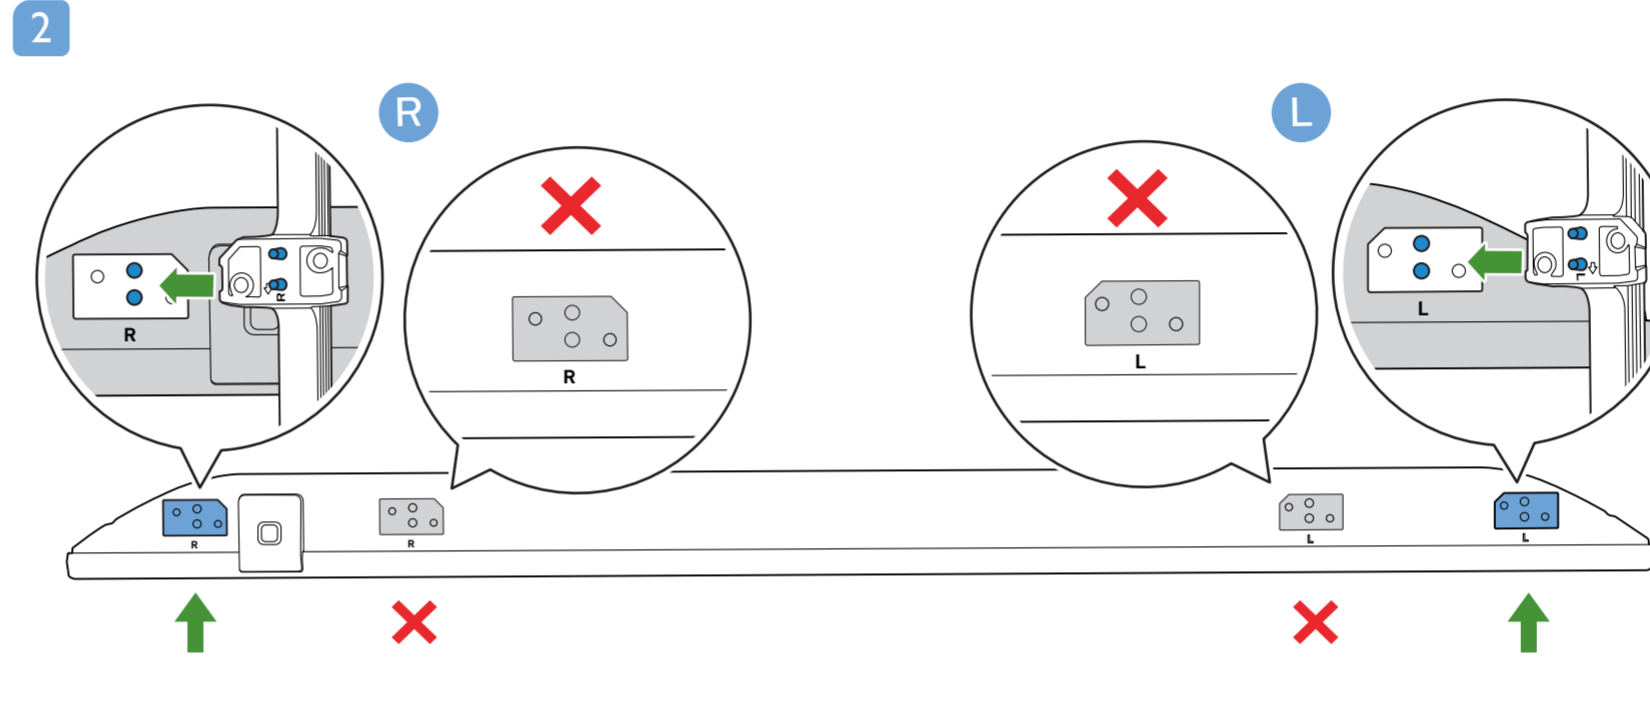

7805 Series Quick Start Guide

A1
55"

VESA (x, y)

55" 300x200mm M6 139 cm

65" 400x200mm M6 164 cm

70" 400x200mm M8 178 cm

English Read the safety instructions.

Bahasa Malaysia Baca arahan Keselamatan.