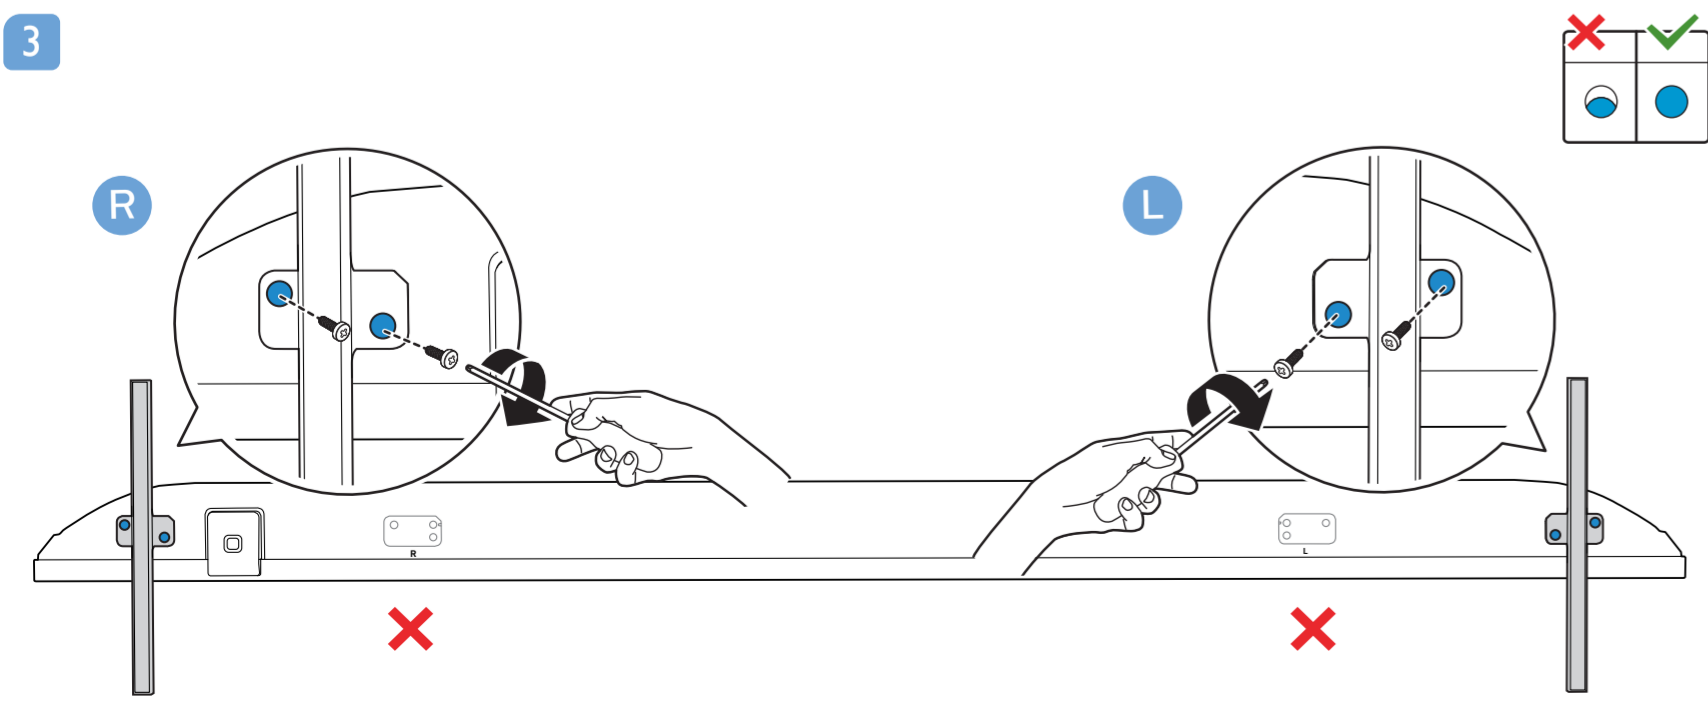

7805 Series Quick Start Guide

A1
55"

VESA (x, y)

55" 300x200mm M6 139 cm

65" 400x200mm M6 164 cm

70" 400x200mm M8 178 cm

English Read the safety instructions.

Bahasa Malaysia Baca arahan Keselamatan.