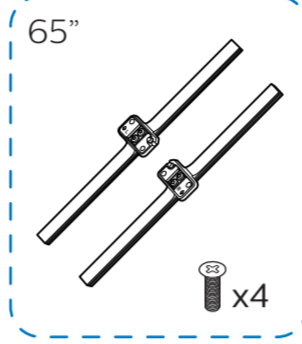

7805 Series Quick Start Guide

A1
55"

VESA (x, y)

55" 300x200mm M6 139 cm

65" 400x200mm M6 164 cm

70" 400x200mm M8 178 cm

English Read the safety instructions.

Bahasa Malaysia Baca arahan Keselamatan.