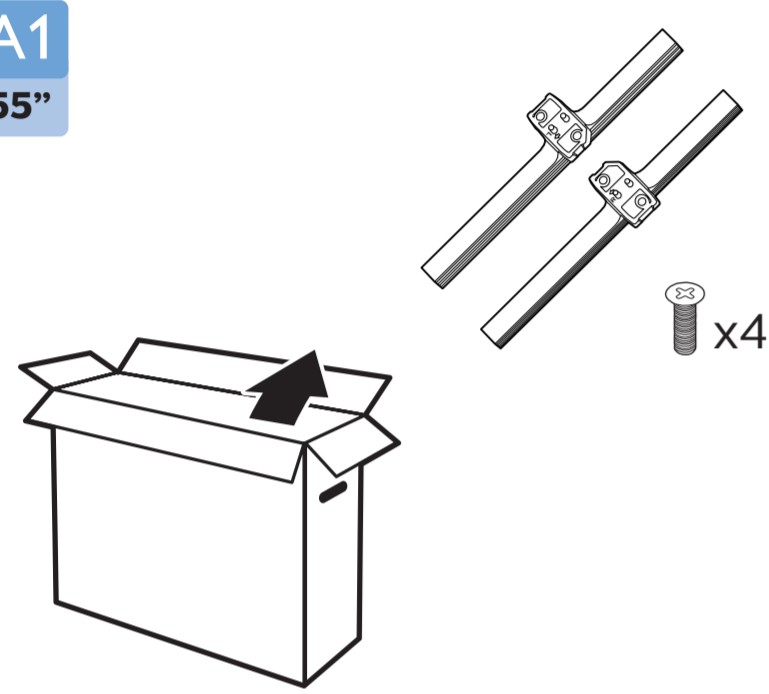

7805 Series Quick Start Guide

A1
55"

VESA (x, y)

55" 300x200mm M6 139 cm

65" 400x200mm M6 164 cm

70" 400x200mm M8 178 cm

English Read the safety instructions.

Bahasa Malaysia Baca arahan Keselamatan.