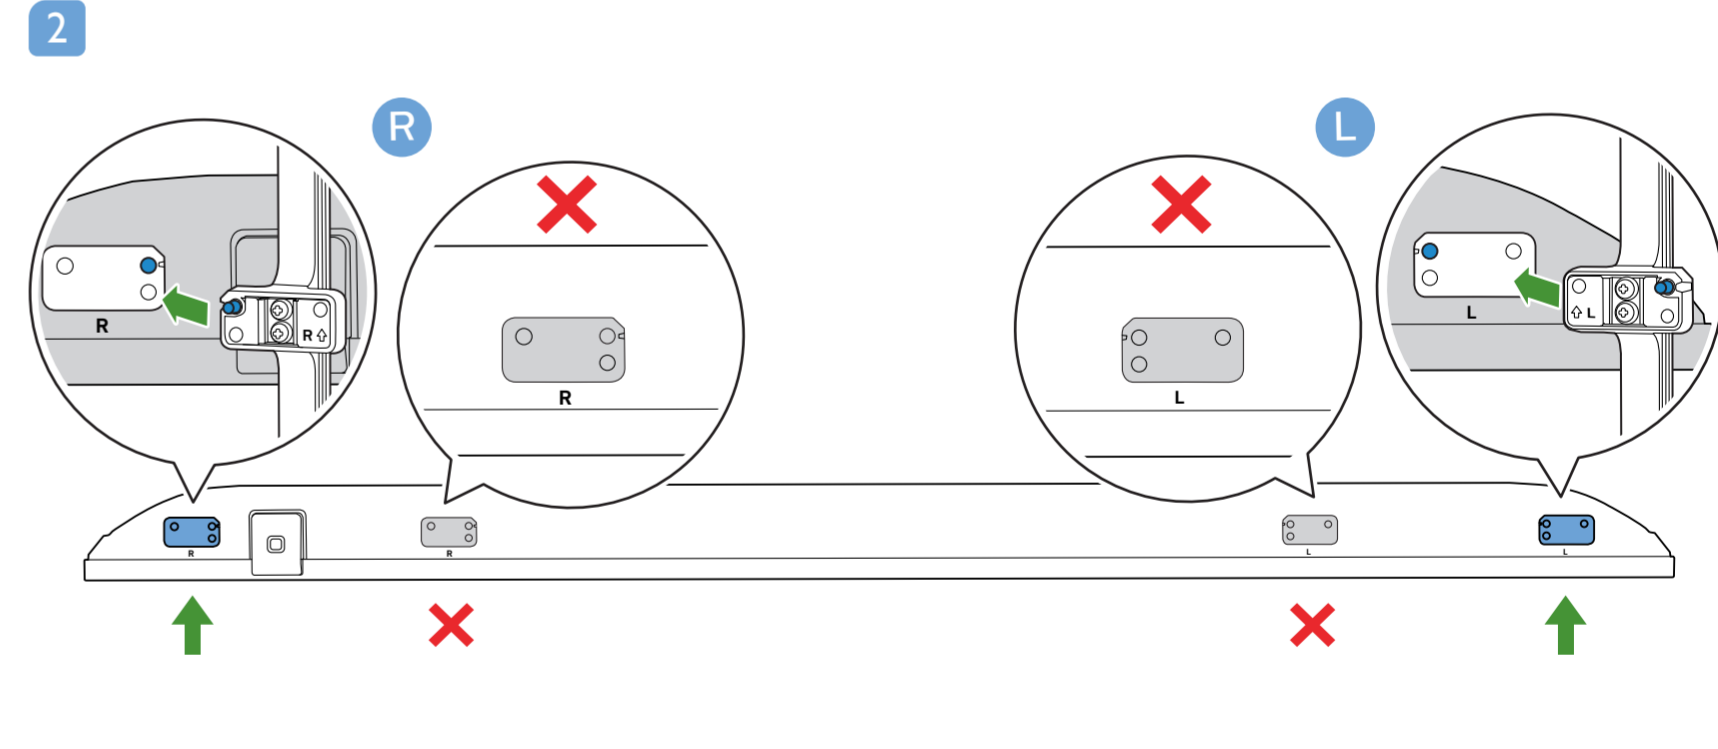

7805 Series Quick Start Guide

A1
55"

VESA (x, y)

55" 300x200mm M6 139 cm

65" 400x200mm M6 164 cm

70" 400x200mm M8 178 cm

English Read the safety instructions.

Bahasa Malaysia Baca arahan Keselamatan.