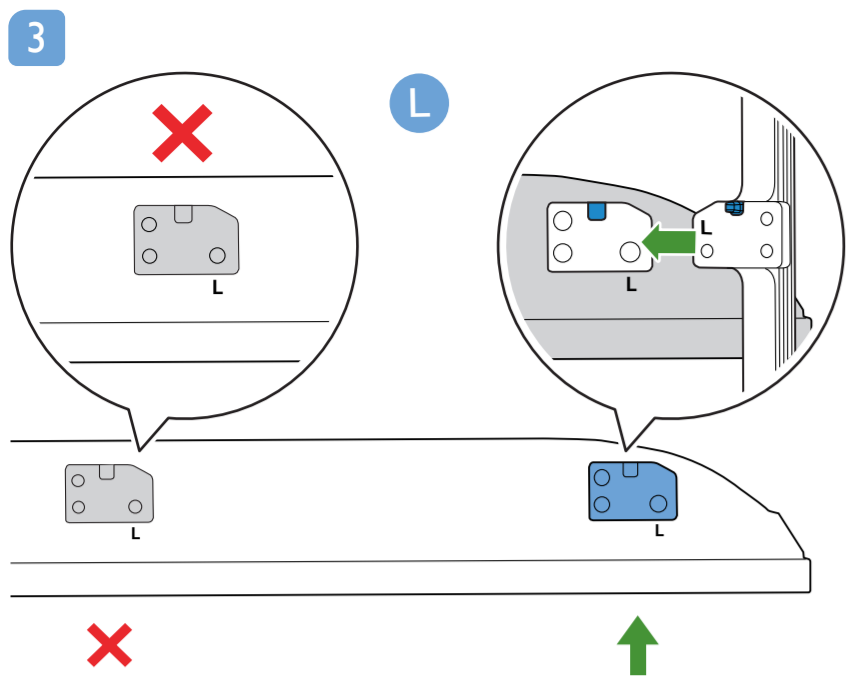

7805 Series Quick Start Guide

A1
55"

VESA (x, y)

55" 300x200mm M6 139 cm

65" 400x200mm M6 164 cm

70" 400x200mm M8 178 cm

English Read the safety instructions.

Bahasa Malaysia Baca arahan Keselamatan.