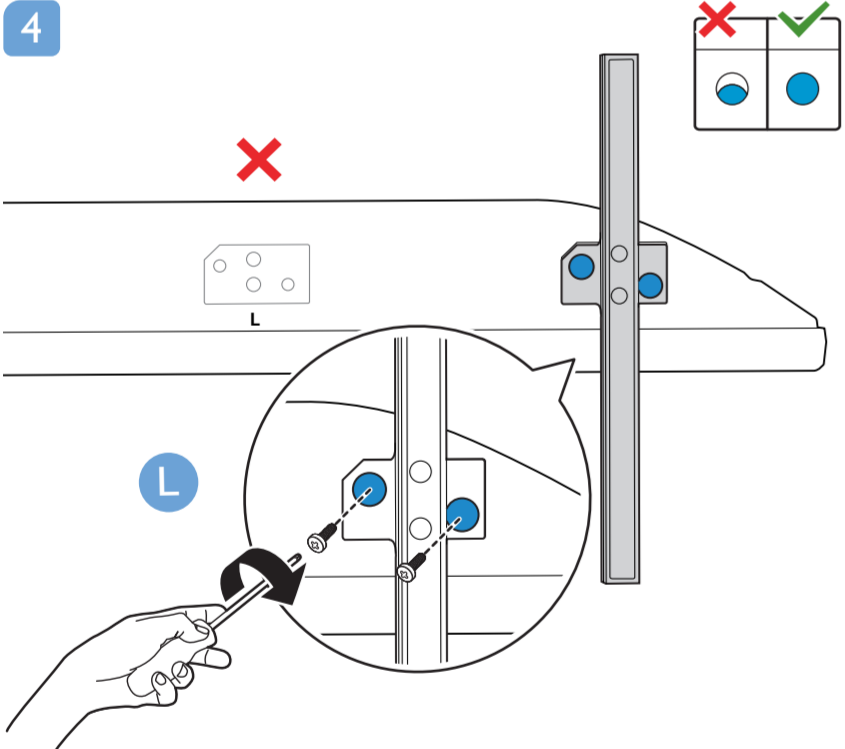

7805 Series Quick Start Guide

A1
55"

VESA (x, y)

55" 300x200mm M6 139 cm

65" 400x200mm M6 164 cm

70" 400x200mm M8 178 cm

English Read the safety instructions.

Bahasa Malaysia Baca arahan Keselamatan.