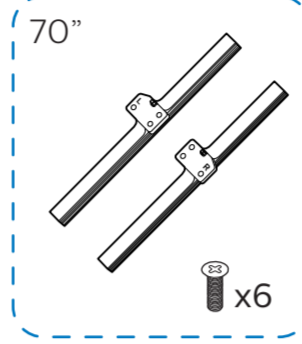

7805 Series Quick Start Guide

A1
55"

VESA (x, y)

55" 300x200mm M6 139 cm

65" 400x200mm M6 164 cm

70" 400x200mm M8 178 cm

English Read the safety instructions.

Bahasa Malaysia Baca arahan Keselamatan.