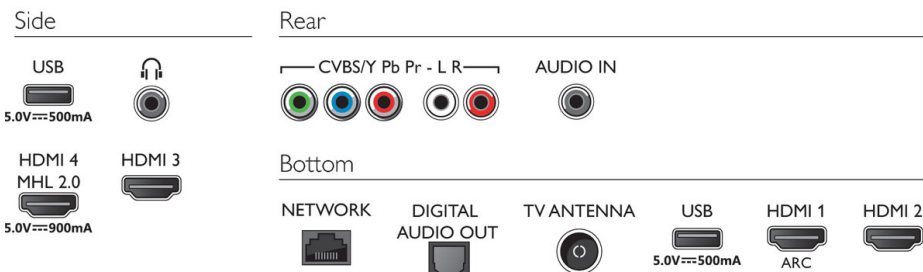

WMV9/VC1, HEVC (H.265)

- Subtitles Formats Support: .SMI, .SRT, .SUB, .TXT, .AAS
- Music Playback Formats: AAC, MP3, WAV, WMA (v2 up to v9.2), WMA-PRO (v9 and v10)
- Picture Playback Formats: JPEG, BMP, GIF, PNG

Supported Display Resolution

- Computer inputs on HDMI1/2: up to FHD 1920x1080 @60Hz, up to 4K UHD 3840x2160 @30Hz
- Computer inputs on HDMI3/4: up to 4K UHD 3840x2160 @60Hz
- Video inputs on HDMI1/2: up to 4K UHD 3840x2160 @30Hz, up to FHD 1920x1080 @ 60Hz
- Video inputs on HDMI3/4: up to 4K UHD 3840x2160 @60Hz

Tuner/Reception/Transmission

- Digital TV: DVB-T/T2
- MPEG Support: MPEG2, MPEG4
- Video Playback: NTSC, PAL, SECAM
- TV Program guide*: 8 day Electronic Program Guide
- Signal strength indication
- Teletext: 1000 page Hypertext
- HEVC support

Power

- Mains power: AC 110-240V +/-
- Ambient temperature: 5 °C to 35 °C
- Standby power consumption: <0.5W
- Power Saving Features: Auto switch-off timer, Picture mute (for radio)

Dimensions

- Box dimensions (W x H x D): 1343 x 828 x 168 mm
- Set dimensions (W x H x D): 1239.20 x 714.04 x 90.26 mm
- Set dimensions with stand (W x H x D): 1239.20 x 780.32 x 259.06 mm
- Product weight: 15.3 kg
- Product weight (+stand): 15.6 kg
- Weight incl. Packaging: 21.5 kg
- VESA wall mount compatible: 400 x 200 mm

Accessories

- Included accessories: Remote Control, Power

cord, Quick start guide, Legal and safety brochure, Table top stand, 2 x AAA Batteries

Connections

Issue date 2018-07-16

Version: 7.0.1

12 NC: 8670 001 45432
EAN: 87 18863 01254 3

© 2018 Koninklijke Philips N.V.
All Rights reserved.

Specifications are subject to change without notice. Trademarks are the property of Koninklijke Philips N.V. or their respective owners.

www.philips.com

* EPG and actual visibility (up to 8 days) is country and operator dependent.

* Energy consumption in kWh per year, based on the power consumption of the television operating 4 hours per day for 365 days. The actual energy consumption will depend on how the television is used.

* The TV supports DVB reception for 'Free to air' broadcast. Specific DVB operators may not be supported. An up to date list can be found in the FAQ section of the Philips support website. For some operators Conditional Access and subscription are required. Contact your operator for more information.

* (Philips) only compatible with specific Philips player device.

* Philips TV Remote app and related functionalities vary per TV model, operator, and country, as well as smart device model and OS. For more details please visit: www.philips.com/TVRemoteapp.

* Smart TV app offerings vary per TV model and country. For more details please visit: www.philips.com/smarttv.

* USB recording for digital channels only, recordings may be limited by broadcast copy protection (C+). Country and channel restrictions may apply.

* Compatibility depends on Wifi Miracast certification & Android 4.2 or later. For more details please refer to your device documentation.