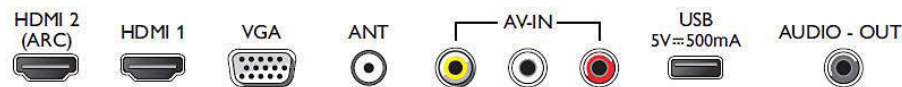

Supported Display Resolution

- Computer inputs: up to 1366x768 @ 60Hz
- Video inputs: 24, 25, 30, 50, 60 Hz, up to 1366x768p

Tuner/Reception/Transmission

- TV Program guide*: 8 day Electronic Program Guide
- Analog TV: PAL, SECAM

Multimedia Applications

- Video Playback Formats: H264/MPEG-4 AVC, MPEG-2, MPEG-4
- Music Playback Formats: AC3, MP4
- Subtitles Formats Support: .SRT, .ASS
- Picture Playback Formats: JPEG, BMP, MPO

User Interaction

- Firmware upgradeable: Firmware upgradeable via USB
- Screen Format Adjustments: Fit to Screen, 4:3, Widescreen, 16:9

Sound

- Output power (RMS): 8W (4W*2)
- Sound Enhancement: Virtual Surround

Connectivity

- Number of AV connections: 1
- Number of HDMI connections: 2
- Number of USBs: 1
- Other connections: Antenna F-type, Audio Out (3.5mm)

Power

- Mains power: AC 100 - 240 V 50/60Hz
- Ambient temperature: 5 °C to 40 °C

Accessories

- Included accessories: Remote Control, 2 x AAA Batteries, Table top stand, Power cord, Quick start guide, User Manual

Dimensions

- Set Width: 550 mm
- Set Height: 327 mm
- Set Depth: 69 mm
- Product weight: 2.3 kg
- Set width (with stand): 550 mm
- Set height (with stand): 365 mm
- Set depth (with stand): 162 mm
- Product weight (+stand): 2.4 kg
- Box width: 607 mm
- Box height: 410 mm
- Box depth: 126 mm
- Weight incl. Packaging: 3 kg
- Wall mount compatible: 100 x 100 mm

Connections

Side

24PHA4003/71

Highlights

Digital Crystal Clear

For natural looking pictures from any source, Philips created Digital Crystal Clear. Whether you're indulging in your favorite shows, movies, the news, or are simply having a few friends over for a night in, you'll enjoy it all in optimal contrast, color and sharpness.