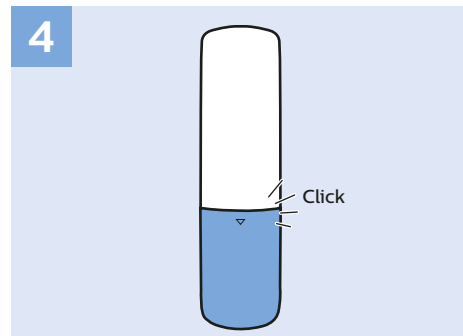

### Headphones

VESA (x, y)

65" 400x200 M6  
164cm

Help  
Ajuda

[philips.com/support](https://philips.com/support)

6412 Series  
User Manual

User Manual

FAQ