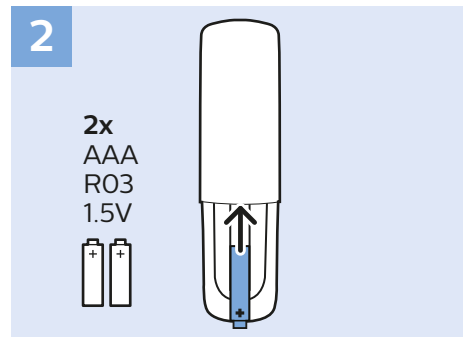

### Headphones

VESA (x, y)

65" 400x200 M6  
164cm

Help  
Ajuda

[philips.com/support](https://philips.com/support)

6412 Series  
User Manual

User Manual

FAQ