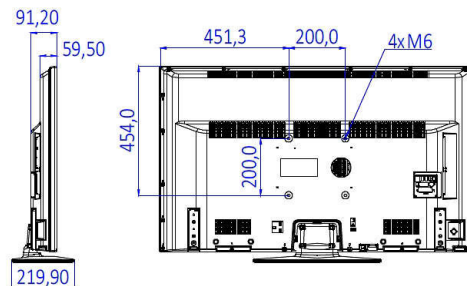

Design

- Colour: Black

Dimensions

- Set Width: 1112 mm
- Set Height: 653 mm
- Set Depth: 60/91 mm
- Product weight: 10.65 kg
- Set width (with stand): 1112 mm
- Set height (with stand): 691 mm
- Set depth (with stand): 220 mm

- Product weight (+stand): 11.60 kg
- Wall-mount compatible: 200 x 200 mm, M6

Issue date 2024-03-24

Version: 1.1.1

EAN: 87 18863 00844 7

© 2024 Koninklijke Philips N.V.
All Rights reserved.

Specifications are subject to change without notice.
Trademarks are the property of Koninklijke Philips N.V.
or their respective owners.