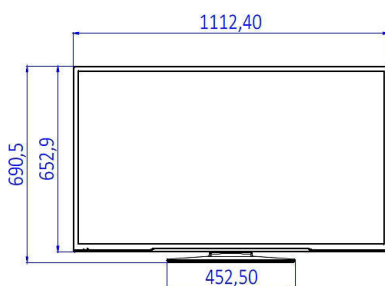

LED TV

With LED backlighting, you can enjoy low power consumption and beautiful images with high brightness, incredible contrast and vibrant colours

Specifications

Picture/Display

- Aspect ratio: 16:9
- Diagonal screen size (inch): 49 inch
- Diagonal screen size (metric): 123 cm
- Display: LED Full HD
- Panel resolution: 1920 x 1080p
- Brightness: 330 cd/m²
- Picture enhancement: Digital Crystal Clear, 100 Hz Perfect Motion Rate
- Viewing angle: 178° (H)/178° (V)

Design

- Colour: Black

Dimensions

- Set Width: 1112 mm
- Set Height: 653 mm
- Set Depth: 60/91 mm
- Product weight: 10.65 kg
- Set width (with stand): 1112 mm
- Set height (with stand): 691 mm
- Set depth (with stand): 220 mm

- Product weight (+stand): 11.60 kg
- Wall-mount compatible: 200 x 200 mm, M6

Issue date 2024-03-24

Version: 1.1.1

EAN: 87 18863 00844 7

© 2024 Koninklijke Philips N.V.
All Rights reserved.

Specifications are subject to change without notice.
Trademarks are the property of Koninklijke Philips N.V.
or their respective owners.