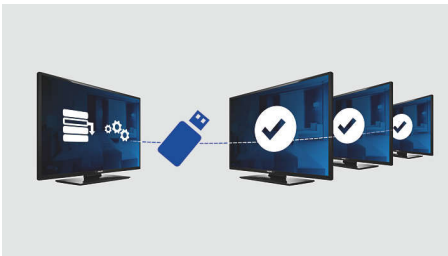

Great viewing experience and guest comfort

- USB for multimedia playback
- Low power consumption
- LED TV for images with incredible contrast

PHILIPS

Highlights

Welcome page

A welcome page is displayed each time the TV set is switched on. The welcome page can be branded and customised easily at the time of installation via a simple welcome image in .png format.

USB Cloning

Provides the ability to easily copy all programming and channel programming settings from one TV into other TV sets in less than a minute. The feature ensures uniformity

between TV sets and significantly reduces installation time and costs.

USB (photos, music, video)

Share the fun. Connect your USB memory-stick, digital camera, mp3 player or other multimedia device to the USB port on your TV to enjoy photos, videos and music with the easy to use onscreen content browser.

Advanced volume control

With advanced volume control, you can select the start-up volume of the TV and predefine the volume range of the TV set, preventing excessive volume adjustments and avoiding the disturbance of neighbouring guests.