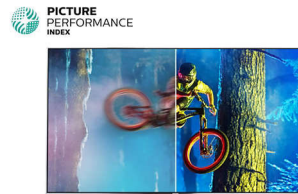

Picture Performance Index

Picture Performance Index combines Philips display technology and advanced picture-processing engines to improve the elements of perception: sharpness, motion, contrast and colour. Whatever the source, you'll always enjoy razor-sharp pictures with incredible detail and depth, the deepest blacks, the brightest whites and the most vivid, brilliant colours, as well as natural, lifelike skin tones every time.