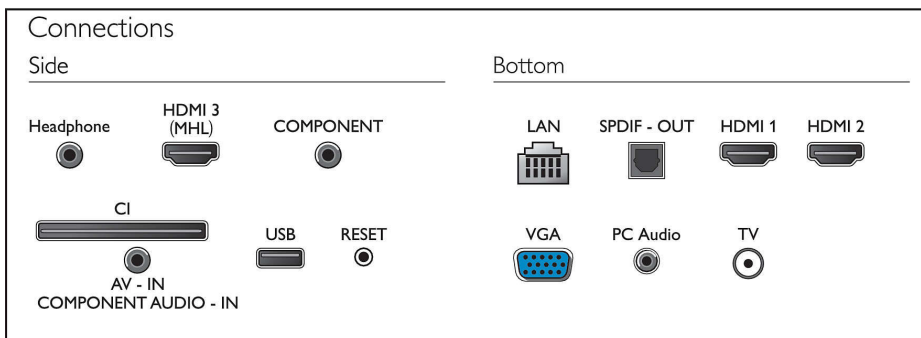

Sound

- Output power (RMS): 16 W
- Sound Enhancement: Incredible Surround

Connectivity

- Number of HDMI connections: 3
- EasyLink (HDMI-CEC): Remote control pass-through, System audio control, System standby, One touch play
- Number of USBs: 1
- Other connections: Common Interface Plus (CI+), Digital audio out (optical), Headphone out, Antenna IEC75, Audio in (VGA/DVI), Ethernet-LAN RJ-45

Power

- Mains power: AC 220 - 240 V 50/60 Hz
- Ambient temperature: 5°C to 35°C
- Standby power consumption: ≤ 0.5
- Energy Label Class: A
- EU Energy Label power: 68 W
- Power Saving Features: Auto switch-off timer, Eco mode, Picture mute (for radio)
- Off mode power consumption: 0
- Annual energy consumption: 145 kW h

Accessories

- Included accessories: Remote Control, 2 x AAA Batteries, Tabletop stand, Power cord, Quick start guide, Legal and safety brochure, Warranty Leaflet

Dimensions

- Set Width: 970 mm
- Set Height: 564 mm
- Set Depth: 74 mm
- Product weight: 8.1 kg
- Set width (with stand): 970 mm
- Set height (with stand): 614 mm
- Set depth (with stand): 219 mm
- Product weight (+stand): 8.5 kg
- Box width: 1085 mm
- Box height: 667 mm
- Box depth: 150 mm
- Weight incl. Packaging: 10.5 kg
- Wall-mount compatible: 200 x 300 mm