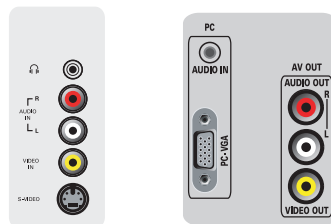

Tuner/Reception/Transmission

- Aerial Input: 75 ohm coaxial (IEC75)
- TV system: PAL I, PAL B/G, PAL D/K, SECAM B/G, SECAM D/K
- Video Playback: NTSC, SECAM, PAL
- Tuner bands: Hyperband, S-Channel, UHF, VHF
- Number of Preset Channels: 100
- Tuner Display: PLL

Connectivity

- AV 1: Audio L/R in, YPbPr
- AV 2: Audio L/R in, YPbPr
- AV 3: Audio L/R in, CVBS in, S-Video in
- AV 4: HDMI
- AV 5: HDMI
- Number of AV connections: 7
- Front / Side connections: Audio L/R in, CVBS in, Headphone out, S-video in
- Other connections: Monitor out, CVBS, L/R (cinch), PC Audio in, PC-In VGA

Power

- Ambient temperature: 5 °C to 40 °C
- Mains power: 100-240V, 50/60Hz
- Power consumption: 340 W
- Standby power consumption: <1W

Accessories

- Included Accessories: Table top stand, Power cord, Quick start guide, User Manual, Registration card, Warranty certificate, Remote Control, Batteries for remote control

Dimensions

- Color cabinet: Black cabinet with Black Hi Gloss deco Frame
- Set dimensions (W x H x D): 1288 x 835 x 124 mm
- Set dimensions with stand (W x H x D): 1288 x 901 x 325 mm
- Product weight: 40 kg
- Product weight (+stand): 50 kg
- Box dimensions (W x H x D): 1385 x 927 x 277 mm
- Weight incl. Packaging: 58 kg
- VESA wall mount compatible: 800 x 400 mm

Issue date 2018-03-16

Version: 7.0.14

12 NC: 8670 000 31909
EAN: 87 12581 34851 9

© 2018 Koninklijke Philips N.V.
All Rights reserved.

Specifications are subject to change without notice.
Trademarks are the property of Koninklijke Philips N.V.
or their respective owners.

www.philips.com