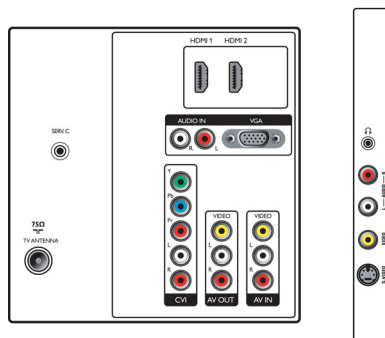

Loudspeakers

- Built-in speakers: 2

Convenience

- Child Protection: Child Lock+Parental Control

- Clock: On main display, Sleep Timer, Wake Up Timer
- Connection Enhancement: Easy link
- Ease of Installation: Autostore, Fine Tuning, Program Name, Sorting
- Ease of Use: 8 channel smart surf list, Auto Volume Leveller (AVL), Program List, Side Control
- On-Screen Display languages: English, Simplified Chinese, Arabic, Thai, Vietnamese
- Remote Control: TV
- Remote control type: PF02A08B
- Screen Format Adjustments: 4:3, Movie expand 14:9, Movie expand 16:9, Subtitle Zoom, Super Zoom, Widescreen
- Teletext: 1000 page Smart Text
- Signal strength indication
- Smart mode: Game, Movie, Personal, Power saver, Standard, Vivid

Connectivity

- AV 1: Audio L/R in, YPbPr
- AV 2: Audio L/R in, CVBS in
- HDMI 1: HDMI v1.3
- HDMI 2: HDMI v1.3
- EasyLink (HDMI-CEC): One touch play, System info (menu language), System standby
- Front / Side connections: S-video in, CVBS in, Audio L/R in, Headphone out
- Other connections: PC-in VGA + Audio L/R in

Power

- Ambient temperature: 5 °C to 40 °C
- Mains power: 100-240V, 50/60Hz
- Power consumption: 130 W
- Standby power consumption: (typical) <0.15W

Dimensions

- Set dimensions (W x H x D): 809 x 544 x 92 mm
- Set dimensions with stand (W x H x D): 809 x 594 x 220 mm
- Weight incl. Packaging: 21 kg