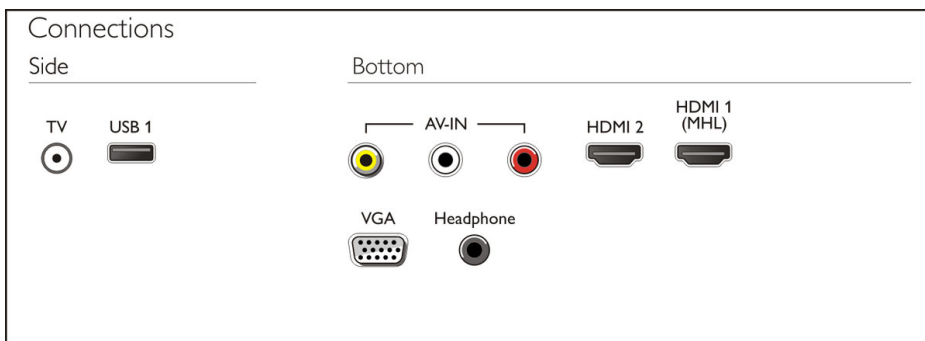

Tuner/Reception/Transmission

- MPEG Support: MPEG2, MPEG4
- Video Playback: NTSC, PAL, SECAM
- Analog TV: PAL, SECAM
- Digital TV: DVB-T/T2

Power

- Mains power: AC 110 - 240 V 50/60Hz
- Ambient temperature: 5 °C to 40 °C
- Standby power consumption: < = 0.5W
- Power Saving Features: Auto switch-off timer
- Off mode power consumption: < 0.5 W

Dimensions

- Set dimensions (W x H x D): 731.5 x 435 x 76 mm
- Set dimensions with stand (W x H x D): 731.5 x 492 x 183 mm
- Product weight: 3.8 kg
- Product weight (+stand): 3.9 kg
- Box dimensions (W x H x D): 835 x 514 x 140 mm
- Compatible wall mount: 100 x 100mm
- Weight incl. Packaging: 5.3 kg
- VESA wall mount compatible: 100 x 100 mm

Accessories

- Included accessories: Remote Control, 2 x AAA Batteries, Table top stand, Power cord, Quick start guide, Legal and safety brochure, User Manual

Highlights

USB (photos, music, video)

Share the fun. Connect your USB memory-stick, digital camera, mp3 player or other multimedia device to the USB port on your TV to enjoy photos, videos and music with the easy to use onscreen content browser.

Digital Crystal Clear

For natural looking pictures from any source, Philips created Digital Crystal Clear. Whether you're indulging in your favorite shows, movies, the news, or are simply having a few friends over for a night in, you'll enjoy it all in optimal contrast, color and sharpness.

Issue date 2020-05-09

Version: 7.2.1

12 NC: 8670 001 46968
EAN: 87 18863 01366 3

© 2020 Koninklijke Philips N.V.
All Rights reserved.

Specifications are subject to change without notice.
Trademarks are the property of Koninklijke Philips N.V.
or their respective owners.

www.philips.com

* EPG and actual visibility (up to 8 days) is country and operator dependent.
* The TV supports DVB reception for 'Free to air' broadcast. Specific DVB operators may not be supported. An up to date list can be found in the FAQ section of the Philips support website. For some operators Conditional Access and subscription are required. Contact your operator for more information.
* (Philips) only compatible with specific Philips player device.