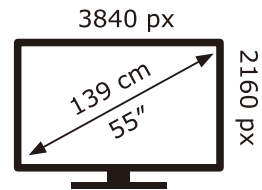

77 kWh/1000h

ABCDEF**G**
HDR
90 kWh/1000h