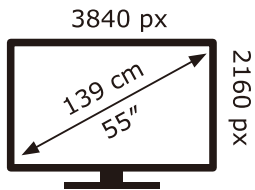

PHILIPS

55PUS8107/12

77 kWh/1000h

ABCDEF**G**
HDR
90 kWh/1000h

2019/2013

PHILIPS

55PUS8107/12

77 kWh/1000h