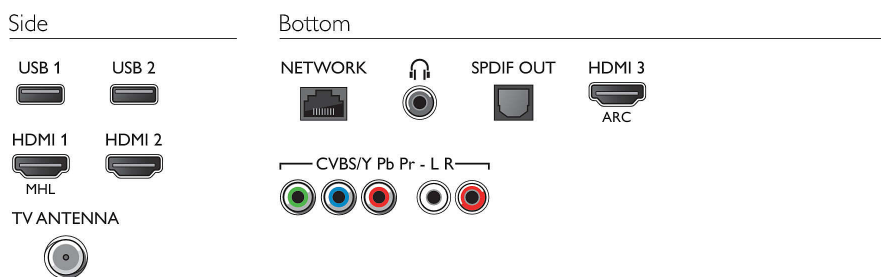

Accessories

- Included accessories: Remote Control, 2 x AAA Batteries, Power cord, Quick start guide, Legal and safety brochure, Table top stand

32PHT5102/71

Highlights

Modern edge feet look

When creating a new TV, our teams considered every aspect: from technology to design. Our designers were engineered to create space for you. The Philips 32PHT5102/71 stands confidently in your home. Its slim design allows it to fit in any room. The height of the stand is 129 mm, making it a perfect fit for any desk or table. The product weight (+stand) is 5.05 kg.

Pixel Plus HD

Pixel Plus HD engine optimizes picture quality to bring you images with beautiful contrast. So you can enjoy watching your favorite TV shows or watching from a device on any screen. It's 400 brighter whites and blacker blacks.

Smart TV

Discover a Smarter experience that lies beyond traditional TV. Rent and stream movies, videos or games from online video stores. Watch catch-up TV from your favorite channels and enjoy a growing selection of online apps with Smart TV.

LED TV

With LED backlight you can enjoy low power consumption and beautiful lines combined with high brightness, incredible contrast and vibrant colors.

Connections

Issue date 2023-10-18

Version: 2.0.1

EAN: 87 18863 01310 6

© 2023 Koninklijke Philips N.V.
All Rights reserved.

Specifications are subject to change without notice. Trademarks are the property of Koninklijke Philips N.V. or their respective owners.

www.philips.com

* USB recording for digital channels only, recordings may be limited by broadcast copy protection (C+). Country and channel restrictions may apply.

* EPG and actual visibility (up to 8 days) is country and operator dependent.

* (Philips) only compatible with specific Philips player device.