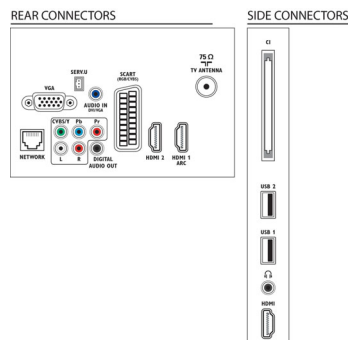

- Computer inputs: up to 1920x1080 @ 60Hz
- Video inputs: 24, 25, 30, 50, 60 Hz, up to 1920x1080p

Convenience

- Ease of Installation: Device connection wizard, Settings assistant wizard
- Ease of Use: One-stop Home button, Onscreen Usermanual
- Screen Format Adjustments: 4:3, Autofill, Autozoom, Movie expand 14:9, Movie expand 16:9, Subtitle Zoom, Super Zoom, Unscaled, Widescreen
- Teletext: 1000 page Smart Text
- Firmware upgradeable: Firmware auto upgrade wizard, Firmware upgradeable via USB

Tuner/Reception/Transmission

- Digital TV: DVB-C MPEG2*, DVB-C MPEG4*, DVB-T MPEG2*, DVB-T MPEG4*
- Video Playback: NTSC, PAL, SECAM

Power

- Mains power: 220-240V; 50Hz
- Ambient temperature: 5 °C to 35 °C
- Energy Label Class: A
- Eu Energy Label power: 37 W
- Annual energy consumption: 54 kW h
- Standby power consumption: < 0.3W
- Power Saving Features: Eco mode, Picture mute (for radio)

Dimensions

- Box dimensions (W x H x D): 970 x 555 x 160 mm
- Set dimensions (W x H x D): 744.2 x 457.3 x 42.9 mm
- Set dimensions with stand (W x H x D): 744.2 x 497.3 x 185 mm
- Product weight: 8.08 kg
- Product weight (+stand): 9.63 kg
- Weight incl. Packaging: 12.1 kg
- Compatible wall mount: 200 x 200mm

Accessories

- Included accessories: Power cord, Remote Control, 2 x AAA Batteries, Table top stand, Quick start guide, Legal and safety brochure, Warranty Leaflet
- Optional accessories: Wireless USB adaptor (PTA01)

Issue date 2022-06-03

Version: 9.2.9

12 NC: 8670 000 86855
EAN: 87 12581 63354 7

© 2022 Koninklijke Philips N.V.
All Rights reserved.

Specifications are subject to change without notice.
Trademarks are the property of Koninklijke Philips N.V.
or their respective owners.

www.philips.com

* DivX Certified® to play DivX® video up to HD 1080p, including premium content.
* The TV supports DVB reception for 'Free to air' broadcast. Specific DVB operators may not be supported. An up to date list can be found in the FAQ section of the Philips support website. For some operators Conditional Access and subscription are required. Contact your operator for more information.
* Energy consumption in kWh per year, based on the power consumption of the television operating 4 hours per day for 365 days. The actual energy consumption will depend on how the television is used.
* The device is suitable for the Hungarian terrestrial, open-access digital television broadcasting reception