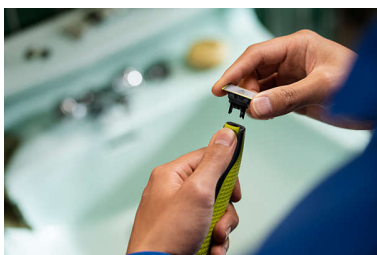

Blade that doesn't fade easily

Durable stainless steel blade that lasts up to 4 months of use* to keep that fresh feel. When the replacement indicator – eject icon – will

appear on the blade, the blade performance may no longer be optimal. It is time to consider changing the blade for the best shaving experience