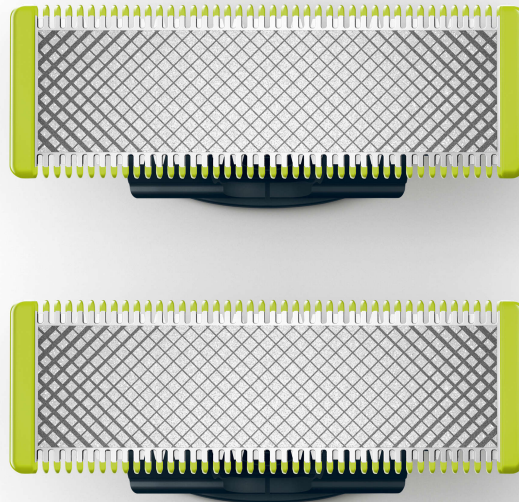

PHILIPS

Replacement blade

OneBlade

Trim, edge and shave

2 x Original

Fits on all OneBlade handles

Stainless steel blade that lasts up to 4 months of use* to keep that fresh feel

QP220/51

Trim, edge & shave any length of hair

Designed to cut hair, not skin

Its dual protection system: a glide coating combined with rounded tips, makes shaving easier and comfortable. Its shaving technology features a fast-moving cutter which powers through any length of hair.

Fits on all OneBlade handles

- Fits on all OneBlade handles

Easy to use

- Dual-sided blade
- Wet & dry
- Unique OneBlade Technology

Durable stainless steel blade

- Blade that doesn't fade easily

Highlights

Unique OneBlade Technology

The Philips OneBlade is a revolutionary new hybrid styler that can trim, shave and create clean lines and edges, on any length of hair. Its dual protection system – a glide coating combined with rounded tips – makes shaving easier and comfortable. Its shaving technology features a fast-moving cutter, which powers through any length of hair.