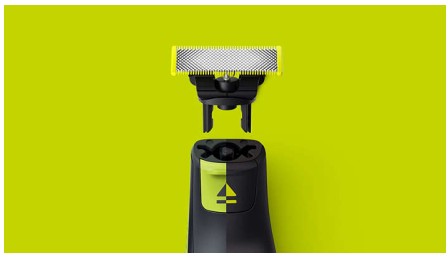

Fits on all OneBlade handles

Fits with OneBlade (QP14xx, QP25xx, QP26xx, QP27xx, QP28xx) and OneBlade Pro (QP65xx, QP66xx)