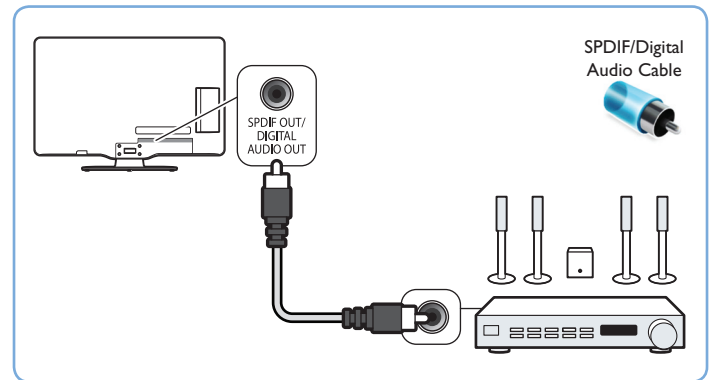

Register your product and get support at
www.philips.com/welcome

Quick Start

PHILIPS

M4 x 10

1

2

3

| | |
|----------------------|-------|
| HDMI | ★★★★★ |
| YPbPr & AUDIO L/R | ★★★★★ |
| S-VIDEO & AUDIO L/R | ★★★ |
| AUDIO L/R & VIDEO IN | ★ |