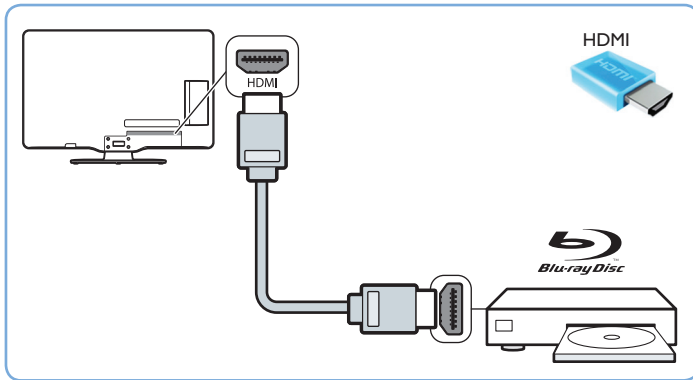

Register your product and get support at
www.philips.com/welcome

Quick Start

PHILIPS

M4 x 10

1

2

3

| | |
|----------------------|-------|
| HDMI | ★★★★★ |
| YPbPr & AUDIO L/R | ★★★★★ |
| S-VIDEO & AUDIO L/R | ★★★ |
| AUDIO L/R & VIDEO IN | ★ |