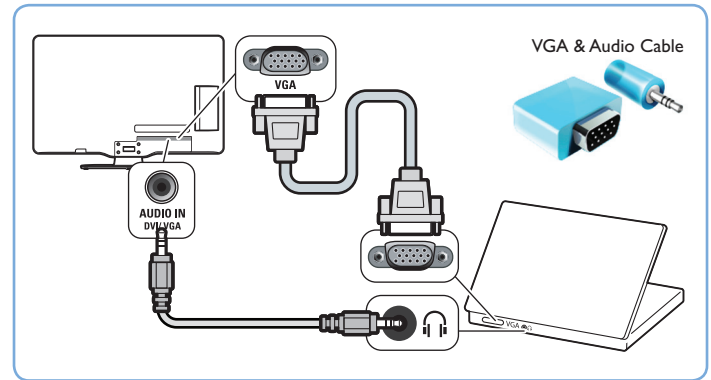

Register your product and get support at
www.philips.com/welcome

Quick Start

PHILIPS

M4 x 10

1

2

3

| | |
|----------------------|-------|
| HDMI | ★★★★★ |
| YPbPr & AUDIO L/R | ★★★★★ |
| S-VIDEO & AUDIO L/R | ★★★ |
| AUDIO L/R & VIDEO IN | ★ |