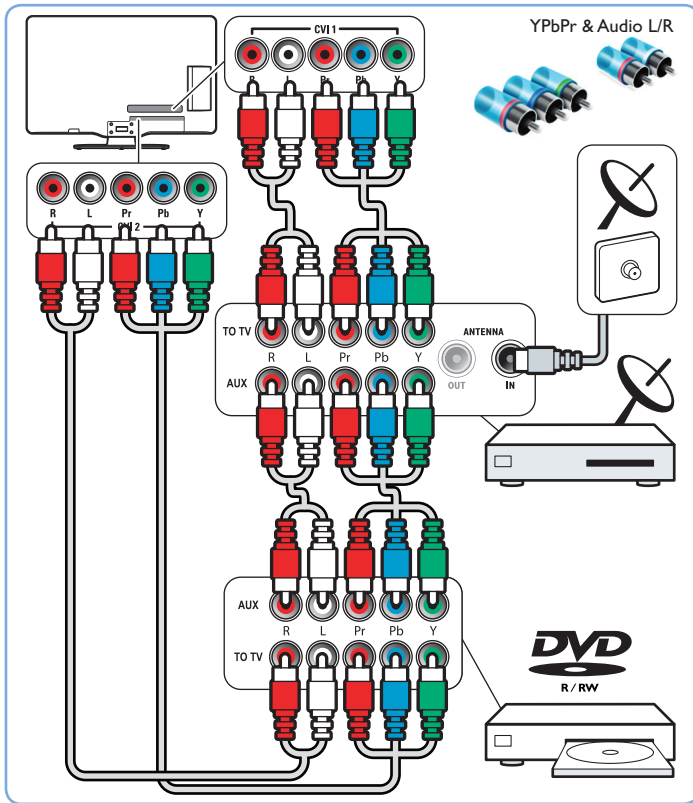

Register your product and get support at
www.philips.com/welcome

Quick Start

PHILIPS

M4 x 10

1

2

3

| | |
|----------------------|-------|
| HDMI | ★★★★★ |
| YPbPr & AUDIO L/R | ★★★★★ |
| S-VIDEO & AUDIO L/R | ★★★ |
| AUDIO L/R & VIDEO IN | ★ |