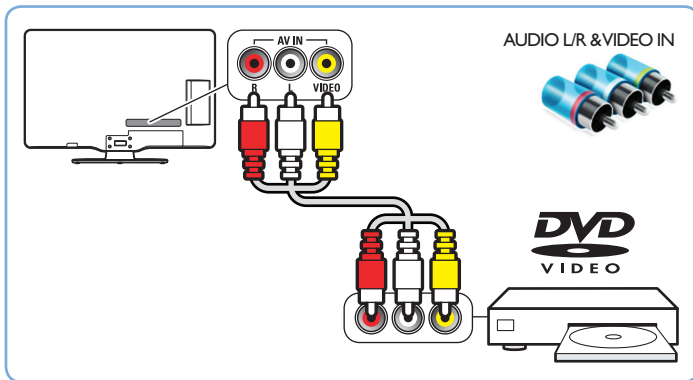

Register your product and get support at
www.philips.com/welcome

Quick Start

PHILIPS

M4 x 10

1

2

3

| | |
|----------------------|-------|
| HDMI | ★★★★★ |
| YPbPr & AUDIO L/R | ★★★★★ |
| S-VIDEO & AUDIO L/R | ★★★ |
| AUDIO L/R & VIDEO IN | ★ |