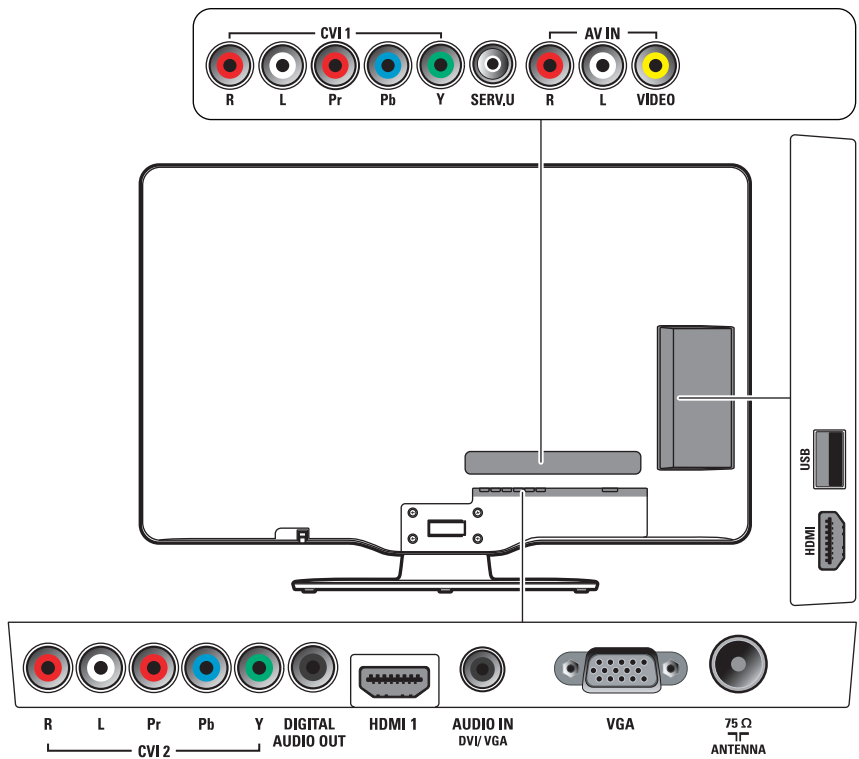

Register your product and get support at
www.philips.com/welcome

Quick Start

PHILIPS

M4 x 10

1

2

3

| | |
|----------------------|-------|
| HDMI | ★★★★★ |
| YPbPr & AUDIO L/R | ★★★★★ |
| S-VIDEO & AUDIO L/R | ★★★ |
| AUDIO L/R & VIDEO IN | ★ |