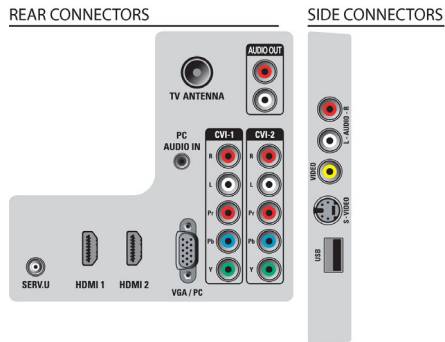

2 HDMI inputs with Easylink

HDMI is a single cable to carry both picture and audio signals from your devices to your

TV, avoiding cable clutter. It carries uncompressed signals, ensuring the highest quality from source to screen. Together with Philips Easylink, you need only one remote control to perform most operations on your TV, DVD, BluRay, set top box or home theatre system.

USB for photo & music playback

The USB connector allows access to jpeg photos and mp3 music of most USB-sticks (USB memory-class device). Plug the USB into the slot at the side of the TV and access the multimedia content using the easy on screen content browser. You can now view and share your photos and music.

PC input (VGA)

With PC input you can connect your TV to a computer by a VGA cable and use the TV as a PC monitor.

Specifications

Issue date 2019-03-14

Version: 5.2.4

12 NC: 8670 000 59886
EAN: 87 12581 52493 7