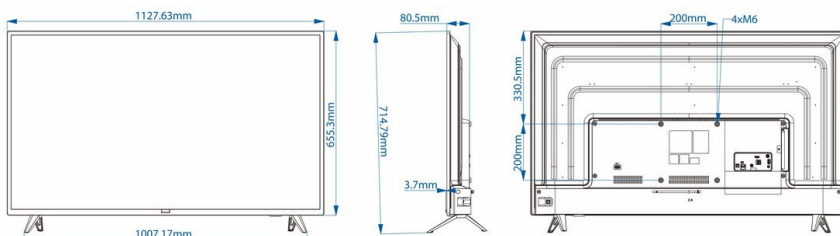

Specifications

Picture/Display

- Display: LED Full HD, D-LED
- Diagonal screen size: 50 inch / 126 cm
- Panel resolution: 1920x1080p
- Brightness: 250 cd/m²
- Viewing angle: 178° (H) / 178° (V)

Audio

- Sound output Power: 16 (2x8) W
- Speakers: 2.0, Down Firing
- Bathroom speaker out: 1.5W Mono 8Ohm
- Sound Features: DTS-HD, Dolby Atmos Compatible, Dolby MS12D, AVL, Incredible surround

Dimensions

- Set dimensions (W x H x D): 1128 x 655 x 82/86 mm
- Set dimensions with stand (W x H x D): 1128 x 715 x 214,5 mm
- Product weight: 11.3 kg
- Product weight (+stand): 11.6 kg
- VESA wall mount compatible: 200 x 200 mm, M6