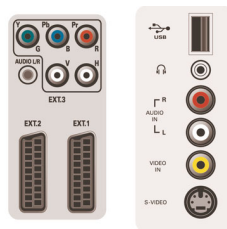

Tuner/Reception/Transmission

- Aerial Input: 75 ohm coaxial (IEC75)
- TV system: PAL B/G, PAL D/K, SECAM B/G, SECAM D/K, SECAM L/L'
- Video Playback: NTSC, SECAM, PAL
- Tuner bands: Hyperband, S-Channel, UHF, VHF

Connectivity

- Ext 1 Scart: Audio L/R, CVBS in/out, RGB
- Ext 2 Scart: Audio L/R, CVBS in/out, RGB, S-video in

- Ext 3: YPbPr
- Ext 4: HDMI
- Ext 5: HDMI
- Front/Side connections: Audio L/R in, CVBS in, Headphones Out, S-video in, USB
- Other connections: Analogue audio Left/Right out, S/PDIF in (coaxial), S/PDIF out (coaxial)

Power

- Ambient temperature: 5°C to 40°C
- Mains power: AC 220-240 V +/- 10%
- Power consumption: 163 W
- Standby power consumption: <1 W

Accessories

- Included accessories: Tabletop stand, Power cord, User Manual, Registration card, Warranty certificate, Remote Control, Batteries for remote control
- Optional accessories: Floor stand

Dimensions

- Set dimensions (W x H x D): 934.5 x 625.6 x 118.3 mm
- Set dimensions with stand (W x H x D): 934.5 x 688.2 x 264.5 mm
- Product weight: 20.6 kg
- Product weight (+stand): 27.6 kg
- Box dimensions (W x H x D): 1000 x 701 x 289 mm
- Weight incl. Packaging: 34 kg
- VESA wall mount compatible: 600 x 400 mm

Stereo system					Transmission system					
2CS DK	NICAM DK	2CS BG	NICAM I	NICAM LL	PAL BG	PAL D/K	PAL I	SECAM BG	SECAM DK	SECAM LL
•	•	•	•	•	•	•	•	•	•	•

Issue date 2019-06-28

Version: 4.0.9

12 NC: 8670 000 26331
EAN: 87 12581 30816 2

© 2019 Koninklijke Philips N.V.
All Rights reserved.

Specifications are subject to change without notice.
Trademarks are the property of Koninklijke Philips N.V.
or their respective owners.

www.philips.com