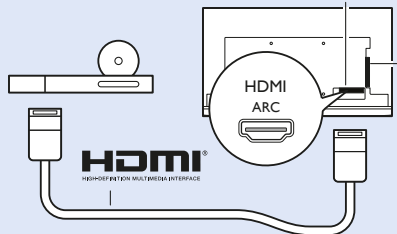

65" 400x400 M6
164cm

www.philips.com/connectivityguide

MHL

HDMI 1 ARC / MHL

DVD Player

HDMI ARC

Video Player

CVBS L/R