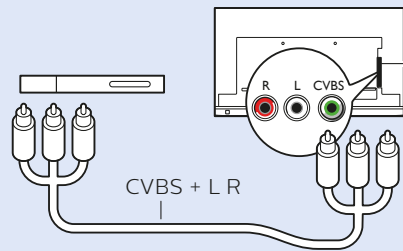

65" 400x400 M6
164cm

www.philips.com/connectivityguide

MHL

HDMI 1 ARC / MHL

DVD Player

HDMI ARC

Video Player

CVBS L/R