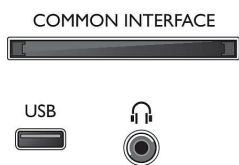

Sound

Connectivity

- Number of HDMI connections: 2
- EasyLink (HDMI-CEC): Remote control pass-through, System audio control, System standby, One touch play
- Number of scarts (RGB/CVBS): 1
- Number of USBs: 1
- Other connections: Common Interface Plus (CI+), Digital audio out (optical), Headphone out, Antenna IEC75, Audio in (DVI), Service connector

Power

- Mains power: AC 220 - 240 V 50/60 Hz
- Ambient temperature: 5°C to 35°C
- Standby power consumption: $\leq 0.3\text{ W}$
- Energy Label Class: A+
- EU Energy Label power: 59 W
- Power Saving Features: Auto switch-off timer, Eco mode, Picture mute (for radio)
- Off mode power consumption: ≤ 0.5
- Annual energy consumption: 86 kWh
- Presence of lead: Yes*
- Mercury content: 0 mg

Accessories

- Included accessories: Remote Control, 2 x AAA Batteries, Tabletop stand, Power cord, Quick start guide, Legal and safety brochure, Warranty Leaflet

Dimensions

- Set Width: 1099.2 mm
- Set Height: 645.4 mm
- Set Depth: 81.2 mm
- Product weight: 11.48 kg
- Set width (with stand): 1099.2 mm
- Set height (with stand): 684.2 mm
- Set depth (with stand): 230.8 mm
- Product weight (+stand): 11.65 kg
- Box width: 1200 mm
- Box height: 740 mm
- Box depth: 160 mm
- Weight incl. Packaging: 14.9 kg
- Wall-mount compatible: 400 x 200 mm
- TV stand width distance: 631.12 mm

Connections

Side