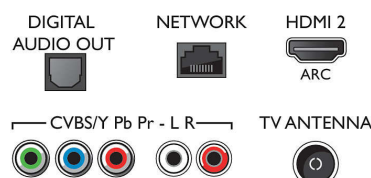

Sound

- Output power (RMS): 16W
- Sound Enhancement: Incredible Surround, Clear Sound, Auto Volume Leveler, Bass Control, Smart Sound

Connectivity

- Number of AV connections: 1
- Number of HDMI connections: 2
- HDMI features: Audio Return Channel
- Number of component in (YPbPr): 1
- EasyLink (HDMI-CEC): Remote control pass-through, System audio control, System standby, One touch play
- Number of USBs: 2
- Wireless connection: Dual Band, Wi-Fi 802.11n 2x2 integrated
- Other connections: Antenna IEC75, Digital audio out (optical), Ethernet-LAN RJ-45, Headphone out, Service connector, Audio L/R in
- SPDIF digital sound output: 1 (Optical)

Power

- Mains power: AC 110 - 240 V 50/60Hz
- Ambient temperature: 5 °C to 35 °C
- Standby power consumption: $\leq 0.5W$
- Power Saving Features: Auto switch-off timer, Eco mode, Picture mute (for radio)

Accessories

- Included accessories: Remote Control, 2 x AAA Batteries, Table top stand, Power cord, Quick start guide, Legal and safety brochure

Dimensions

- Set Width: 968.2 mm
- Set Height: 562.4 mm
- Set Depth: 76.8 mm
- Product weight: 8.45 kg
- Set width (with stand): 968.2 mm
- Set height (with stand): 623.6 mm
- Set depth (with stand): 193.9 mm
- Product weight (+stand): 8.58 kg
- Box width: 1063 mm
- Box height: 658 mm
- Box depth: 153 mm
- Wall mount compatible: 200 x 200 mm

Connections

Side

Rear

Issue date 2023-10-20

Version: 4.1.1

EAN: 87 18863 01245 1

© 2023 Koninklijke Philips N.V.
All Rights reserved.

Specifications are subject to change without notice.
Trademarks are the property of Koninklijke Philips N.V.
or their respective owners.

www.philips.com

* EPG and actual visibility (up to 8 days) is country and operator dependent.

* Energy consumption in kWh per year, based on the power consumption of the television operating 4 hours per day for 365 days. The actual energy consumption will depend on how the television is used.

* The TV supports DVB reception for 'Free to air' broadcast. Specific DVB operators may not be supported. An up to date list can be found in the FAQ section of the Philips support website. For some operators Conditional Access and subscription are required. Contact your operator for more information.

* (Philips) only compatible with specific Philips player device.