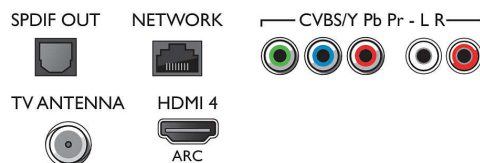

Bottom

Issue date 2023-10-20

Version: 3.1.1

EAN: 87 18863 01457 8

© 2023 Koninklijke Philips N.V.
All Rights reserved.

Specifications are subject to change without notice.
Trademarks are the property of Koninklijke Philips N.V.
or their respective owners.

www.philips.com