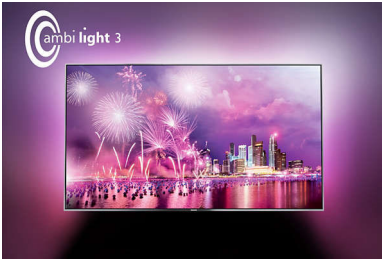

4K Ultra Slim LED TV
164 cm (65") 4K Ultra HD LED TV, DTV

65PUT6412/71

Highlights

Ambilight 3-sided

You've created a home that's more than just a house, so why not choose a TV that is warm and inviting too? Philips unique Ambilight technology makes your screen much wider—and your viewing experience more immersive—by emitting an extra wide glow from three-sides of your TV screen onto the surrounding wall. Color, vibrancy and excitement move beyond the screen and into your living room to bring you a viewing experience beyond the ordinary.

Metallic open ribbon stand

Experience the beautiful design of these open ribbon stands. Their slim legs have been perfectly shaped for a clean, architectural look combined with just the right amount of curvature. Together with a unique chrome finish, they'll keep you enthralled with their elegance.

4K Ultra HD

Ultra HD TV has four times the resolution of a conventional Full HD TV. With over 8 million pixels and our unique Ultra Resolution Upscaling technology, you'll experience the best possible picture quality. The higher the quality of your original content, the better

images and resolution you will be able to experience. Enjoy improved sharpness, increased depth perception, superior contrast, smooth natural motion, and flawless details.

Pixel Plus Ultra HD

Experience 4K Ultra HD sharpness with the Philips Pixel Plus Ultra HD engine. It optimizes picture quality to deliver smooth, fluid images with incredible detail and depth – Enjoy sharper 4K images with brighter whites and blacker blacks every time.

Sound processing

A gust of wind, a leaf hitting the ground, the sound of tires zooming down a windy road. It is the little details that bring the picture to life. Philips Sound Processing brings these details together with uncompromised sound clarity. Hear everything as the director intended with studio-grade sound mixing that supports original audio content, and enhances sound when needed. Deep bass, clear dialogue, and amazing accuracy is just the start.