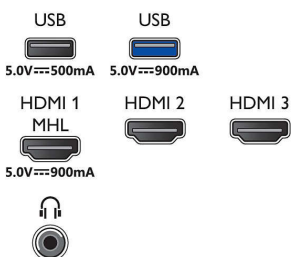

Sound

- Output power (RMS): 20W
- Sound Enhancement: Clear Sound, Auto Volume Leveler, Incredible Surround, Smart Sound

Connectivity

- Number of HDMI connections: 4
- HDMI features: Audio Return Channel
- Number of component in (YPbPr): 1
- EasyLink (HDMI-CEC): Remote control pass-through, System audio control, System standby, One touch play
- Number of USBs: 2
- Number of CVBS: 1
- Wireless connection: Wi-Fi 802.11n 2x2 integrated
- Other connections: Digital audio out (optical), Headphone out, Ethernet-LAN RJ-45, Audio L/R in, Antenna F-type

Power

- Mains power: AC 110-220V +/-
- Ambient temperature: 5 °C to 35 °C
- Standby power consumption: < 0.5
- Power Saving Features: Auto switch-off timer, Eco mode, Picture mute (for radio)
- Off mode power consumption: < 0.5

Accessories

- Included accessories: Remote Control, 2 x AAA Batteries, Power cord, Quick start guide, Legal and safety brochure, Table top stand, Warranty Leaflet

Dimensions

- Set Width: 1462 mm
- Set Height: 854 mm
- Set Depth: 89 mm
- Product weight: 24.5 kg
- Set width (with stand): 1462 mm
- Set height (with stand): 907 mm
- Set depth (with stand): 272 mm
- Product weight (+stand): 26.2 kg

- Box width: 1598 mm
- Box height: 995 mm
- Box depth: 198 mm
- Wall mount compatible: 400 x 200 mm

Connections

Side