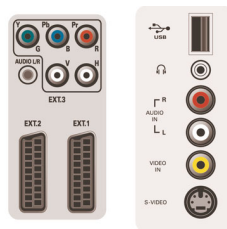

Tuner/Reception/Transmission

- Aerial Input: 75 ohm coaxial (IEC75)
- TV system: PAL B/G, PAL D/K, SECAM B/G, SECAM D/K, SECAM L/L'
- Video Playback: NTSC, SECAM, PAL
- Tuner bands: Hyperband, S-Channel, UHF, VHF

Connectivity

- Ext 1 Scart: Audio L/R, CVBS in/out, RGB
- Ext 2 Scart: Audio L/R, CVBS in/out, RGB, S-video in, S-video out
- Ext 3: YPbPr
- Ext 4: HDMI
- Ext 5: HDMI
- Front/Side connections: Audio L/R in, CVBS in,

Headphones Out, S-video in, USB

- Other connections: Analogue audio Left/Right out, S/PDIF in (coaxial), S/PDIF out (coaxial)

Power

- Ambient temperature: 5°C to 40°C
- Mains power: AC 220-240 V +/- 10%
- Power consumption: 248 W
- Standby power consumption: <1 W

Accessories

- Included accessories: Tabletop stand, Power cord, User Manual, Registration card, Warranty certificate, Remote Control, Batteries for remote control
- Optional accessories: Floor stand

Dimensions

- Set dimensions (W x H x D): 1046 x 686 x 118 mm
- Set dimensions with stand (W x H x D): 1046 x 788 x 264.5 mm
- Product weight: 25 kg
- Product weight (+stand): 32 kg
- Box dimensions (W x H x D): 1152 x 788 x 313 mm
- Weight incl. Packaging: 35 kg
- VESA wall mount compatible: 600 x 400 mm

Stereo system					Transmission system					
2CS DK	NICAM DK	2CS BG	NICAM I	NICAM LL'	PAL BG	PAL D/K	PAL I	SECAM BG	SECAM DK	SECAM LL'
•	•	•	•	•	•	•	•	•	•	•

Issue date 2022-04-26

Version: 4.0.8

12 NC: 8670 000 26332
EAN: 87 12581 30817 9

© 2022 Koninklijke Philips N.V.
All Rights reserved.

Specifications are subject to change without notice.
Trademarks are the property of Koninklijke Philips N.V.
or their respective owners.

www.philips.com