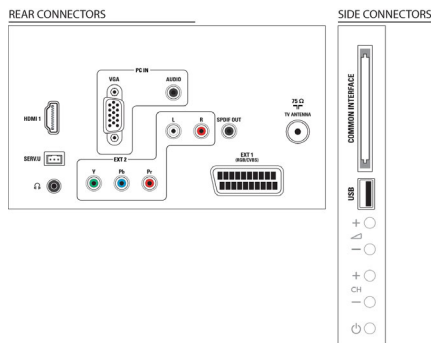

## Accessories

- Included accessories: Power cord, Remote Control, 2 x AAA Batteries, Tabletop stand, User Manual, Quick start guide, Warranty Leaflet

Issue date 2019-11-12

Version: 4.8.6

12 NC: 8670 000 76588  
EAN: 87 12581 60399 1