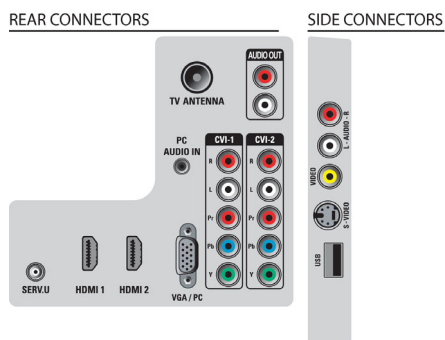

Multimedia Applications

- Multimedia connections: USB
- Playback Formats: MP3, JPEG Still pictures

Tuner/Reception/Transmission

- Aerial Input: 75 ohm coaxial (IEC75)
- TV system: PAL I, PAL B/G, PAL D/K
- Video Playback: NTSC, PAL
- Tuner bands: Hyperband, S-Channel, UHF, VHF
- Number of Preset Channels: 99

Connectivity

- AV 1: Audio L/R in, YPbPr
- AV 2: Audio L/R in, YPbPr
- HDMI 1: HDMI v1.3
- HDMI 2: HDMI v1.3
- Front / Side connections: S-video in, CVBS in, Audio L/R in, USB 2.0
- Other connections: Audio constant level out, PC Audio in, PC-In VGA, PC-in VGA + Audio L/R in
- EasyLink (HDMI-CEC): One touch play, System info (menu language), EasyLink, System audio control, System standby

Power

- Ambient temperature: 5 °C to 35 °C
- Mains power: 220-240V; 50Hz
- Power consumption: 180 W
- Standby power consumption: 1W

Dimensions

- Compatible wall mount: adjustable 300 x 200mm
- Set dimensions (W x H x D): 1018.5 x 635.7 x 83 mm

- Set dimensions with stand (W x H x D): 1018.5 x 683.5 x 236.5 mm
- Weight incl. Packaging: 16.7 kg
- Product weight: 11.5 kg
- Product weight (+stand): 13.5 kg
- Box dimensions (W x H x D): 1200 x 750 x 155 mm

Accessories

- Included accessories: Table top stand, Power cord, Quick start guide, User Manual, Warranty Leaflet, Remote Control, 2 x AAA Batteries
- User Manual: Arabic, English, French, Simplified Chinese, Thai, Traditional Chinese, Vietnamese

Issue date 2019-03-14

Version: 5.5.4

12 NC: 8670 000 59883
EAN: 87 12581 52490 6

© 2019 Koninklijke Philips N.V.
All Rights reserved.

Specifications are subject to change without notice.
Trademarks are the property of Koninklijke Philips N.V.
or their respective owners.

www.philips.com