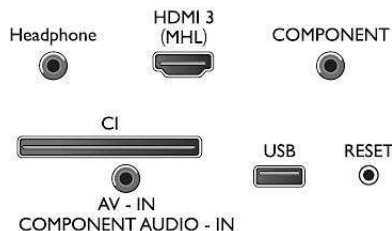

Accessories

- Included accessories: Remote Control, 2 x AAA Batteries, Power cord, Quick start guide, Legal and safety brochure, Warranty Leaflet, Tabletop stand, Mini-jack to YPbPr cable

Dimensions

- Set Width: 969 mm
- Set Height: 567 mm
- Set Depth: 83 mm
- Product weight: 7.3 kg
- Set width (with stand): 969 mm
- Set height (with stand): 625 mm
- Set depth (with stand): 226 mm
- Product weight (+stand): 7.5 kg
- Box width: 1085 mm
- Box height: 667 mm
- Box depth: 150 mm

Three HDMI with Easylink

Avoid cable clutter with a single cable to carry both picture and audio signals from your devices to your TV. HDMI uses uncompressed signals, ensuring the highest quality from source to screen. Together with Philips Easylink, you'll need only one remote control to perform most operations on your TV, DVD, Blu-ray, set top box or home cinema system.

Connections

Side

Bottom

Issue date 2023-10-20

Version: 4.2.1

EAN: 87 18863 01417 2

© 2023 Koninklijke Philips N.V.
All Rights reserved.

Specifications are subject to change without notice. Trademarks are the property of Koninklijke Philips N.V. or their respective owners.