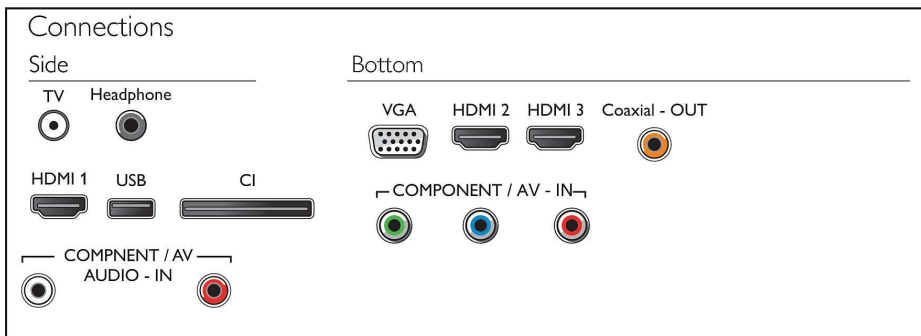

HDMI x3
with
easyLINK

55PFT5200/98

Specifications

Picture/Display

- Aspect ratio: 4:3/16:9
- Diagonal screen size (inch): 55 inch
- Diagonal screen size (metric): 139 cm
- Display: LED Full HD
- Panel resolution: 1920x1080p
- Picture enhancement: Digital Crystal Clear, 100 Hz Perfect Motion Rate
- Viewing angle: 176° (H) / 176° (V)