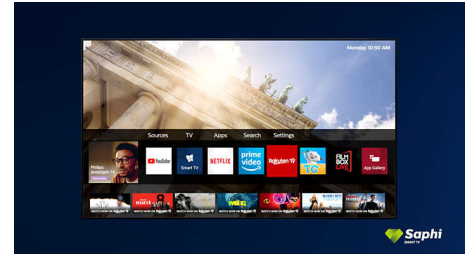

SAPHI

SAPHI is a fast, intuitive operating system that makes your Philips Smart TV a real pleasure to use. Enjoy great picture quality and one-button access to a clear icon-based menu. Operate your TV with ease and quickly navigate to popular Philips Smart TV apps including YouTube, Netflix and more.