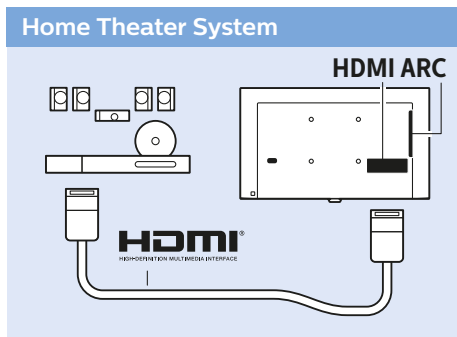

4

x4

5

VESA (x, y)

50" 400x200 M6  
126cm

55" 400x200 M6  
139cm

[www.philips.com/connectivityguide](http://www.philips.com/connectivityguide)

## MHL

HDMI 1 ARC / MHL