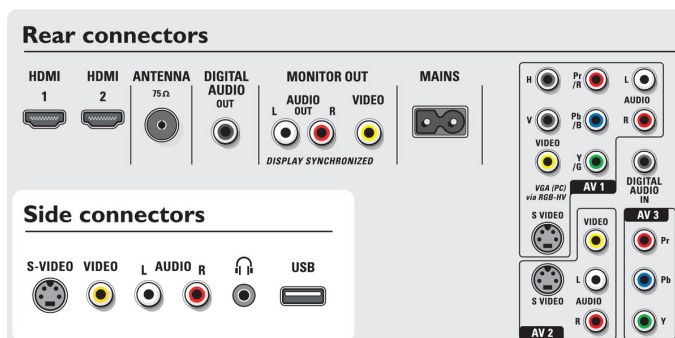

Multimedia Applications

- Multimedia connections: USB (streaming video capable)
- Playback Formats: MP3, Slideshow files (.alb), JPEG Still pictures, MPEG2

Tuner/Reception/Transmission

- Aerial Input: 75 ohm coaxial (IEC75)
- TV system: PAL B/G, PAL D/K
- Video Playback: NTSC, SECAM, PAL
- Tuner bands: Hyperband, S-Channel, UHF, VHF

Connectivity

- AV 1: (1, 2, 3Fh autoranging), Audio L/R in, Component Video in, RGB+H/V, S-Video, YPbPr
- AV 2: Audio L/R in, CVBS, S-Video
- AV 3: S/PDIF digital coaxial, YPbPr
- Ext 4: HDMI
- Ext 5: HDMI
- Front / Side connections: Audio L/R in, CVBS in, Headphone out, S-video in, USB
- Other connections: Monitor out, CVBS, L/R (cinch), S/PDIF in (coaxial), S/PDIF out (coaxial)

Power

- Ambient temperature: 5 °C to 40 °C
- Mains power: AC 110 - 240 V +/- 10%
- Power consumption: 305 W
- Standby power consumption: 0.8 W

Dimensions

- Set dimensions (W x H x D):
  1210 x 824 x 146 mm

- Set dimensions with stand (H x D): 880 x 394 mm
- Product weight: 49.4 kg
- Color cabinet: Black

Accessories

- Included Accessories: Table top stand, Wall mounting bracket, RF antenna cable

Issue date 2019-06-28

Version: 3.0.8

12 NC: 8670 000 29373
EAN: 87 12581 33516 8

© 2019 Koninklijke Philips N.V.
All Rights reserved.

Specifications are subject to change without notice.
Trademarks are the property of Koninklijke Philips N.V.
or their respective owners.

www.philips.com