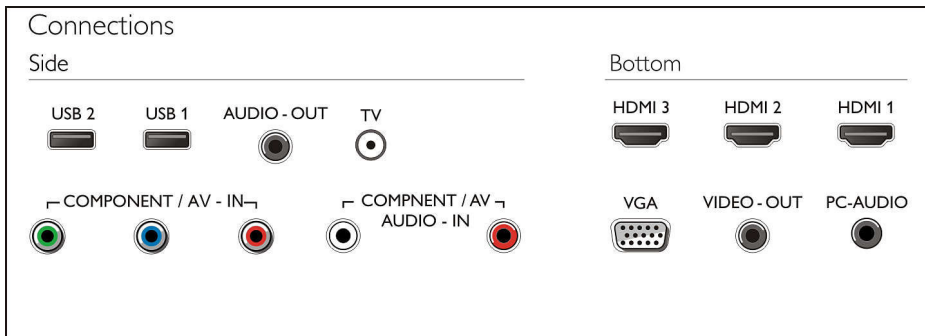

Issue date 2023-10-20

Version: 3.0.3

EAN: 87 18863 01401 1

© 2023 Koninklijke Philips N.V.
All Rights reserved.

Specifications are subject to change without notice.
Trademarks are the property of Koninklijke Philips N.V.
or their respective owners.

www.philips.com